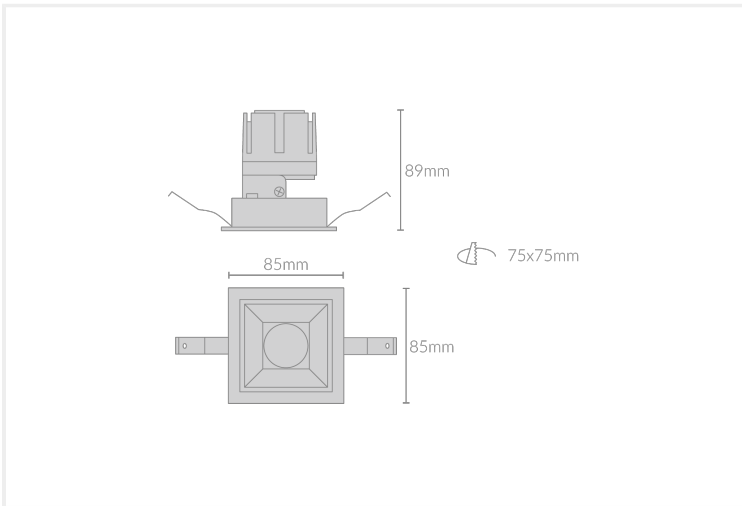

MODO ANTI-GLARE FIXED S85

MODO.AGFS085.9.BLK.ATH.30.15.

Collections, Modò, Recessed

Mounting	Recessed
Wattage	9W
Voltage	240V
Dimensions	(W) 85mm x (L) 85mm x (H) 89mm
Cut Out Dimensions	(W) 75mm x (L) 75mm
Finish	Black
Inner Trim Finish	Anthracite
CCT	3000K
Beam Angle	15°
Material	Aluminium
IP Rating	IP20
UGR	<19
Luminous Flux	765lm
CRI	>92+
Colour Deviation	<2 SDCM
Lifetime	50,000 hours
Warranty	5 years
Luminaires Type	Recessed
Driver	Remote