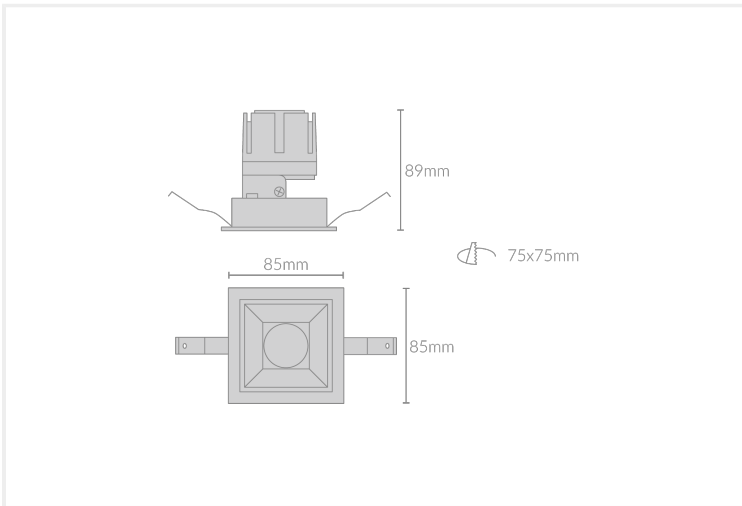

MODO ANTI-GLARE FIXED S85

MODO.AGFS085.9.BLK.ATH.30.24.

Collections, Modò, Recessed

Mounting	Recessed
Wattage	9W
Voltage	240V
Dimensions	(W) 85mm x (L) 85mm x (H) 89mm
Cut Out Dimensions	(W) 75mm x (L) 75mm
Finish	Black
Inner Trim Finish	Anthracite
CCT	3000K
Beam Angle	24°
Material	Aluminium
IP Rating	IP20
UGR	<19
Luminous Flux	765lm
CRI	>92+
Colour Deviation	<2 SDCM
Lifetime	50,000 hours
Warranty	5 years
Luminaires Type	Recessed
Driver	Remote