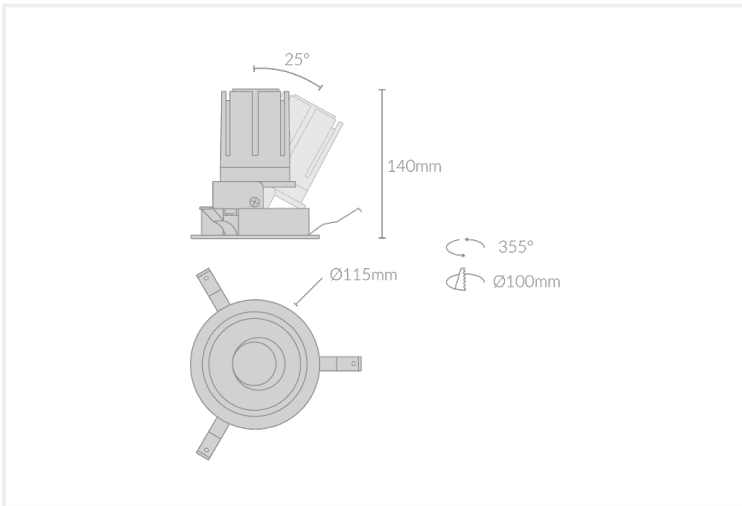

MODO ANTI-GLARE TILT R115

MODO.AGTR115.24.BLK.ATH.30.38.

Collections, Modo, Recessed

Mounting	Recessed
Wattage	24W
Voltage	240V
Dimensions	(D) Ø115mm x (H) 140mm
Cut Out Dimensions	(D) Ø100mm
Finish	Black
Inner Trim Finish	Anthracite
CCT	3000K
Beam Angle	38°
Material	Aluminium
IP Rating	IP20
UGR	<19
CRI	>92+
Colour Deviation	<2 SDCM
Lifetime	50,000 hours
Warranty	5 years
Driver	Remote