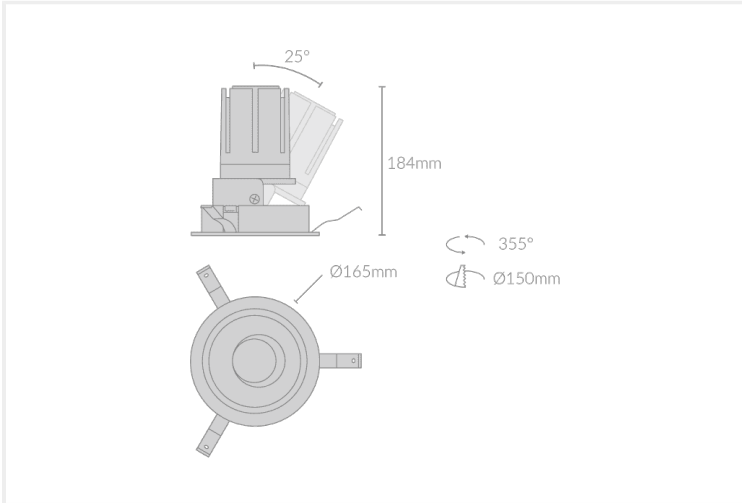

MODO ANTI-GLARE TILT R165

MODO.AGTR165.42.BLK.ATH.27.24.

Collections, Modò, Recessed

Mounting	Recessed
Wattage	42W
Voltage	240V
Dimensions	(D) Ø165mm x (H) 184mm
Cut Out Dimensions	(D) Ø150mm
Finish	Black
Inner Trim Finish	Anthracite
CCT	2700K
Beam Angle	24°
Material	Aluminium
IP Rating	IP20
UGR	<19
Luminous Flux	3570lm
CRI	>92+
Colour Deviation	<2 SDCM
Lifetime	50,000 hours
Warranty	5 years
Driver	Remote