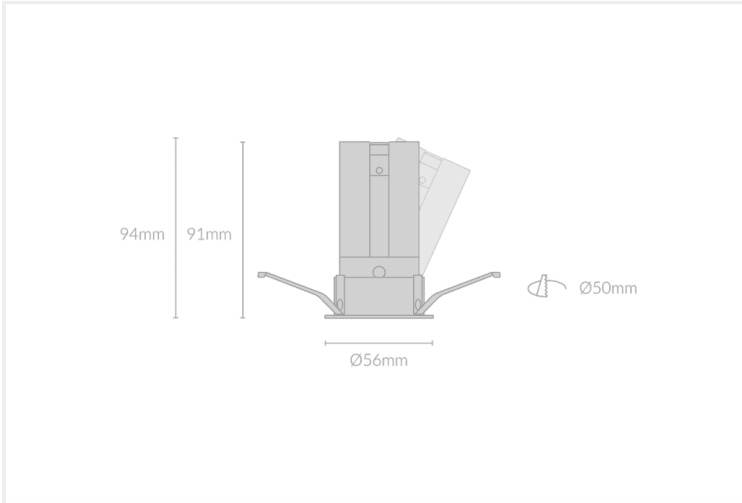

MODO ANTI-GLARE TILT R56

MODO.AGTR56.8.BLK.CHM.27.15.

Collections, **Modo**, Recessed

Mounting	Recessed
Wattage	8W
Voltage	240V
Dimensions	(D) Ø38mm x (H) 83mm
Cut Out Dimensions	(D) Ø35mm
Finish	Black
Inner Trim Finish	Chrome
CCT	2700K
Beam Angle	15°
Material	Aluminium
IP Rating	IP20
UGR	<19
Luminous Flux	717lm
CRI	>92+
Colour Deviation	<2 SDCM
Lifetime	50,000 hours
Warranty	5 years
Driver	Remote