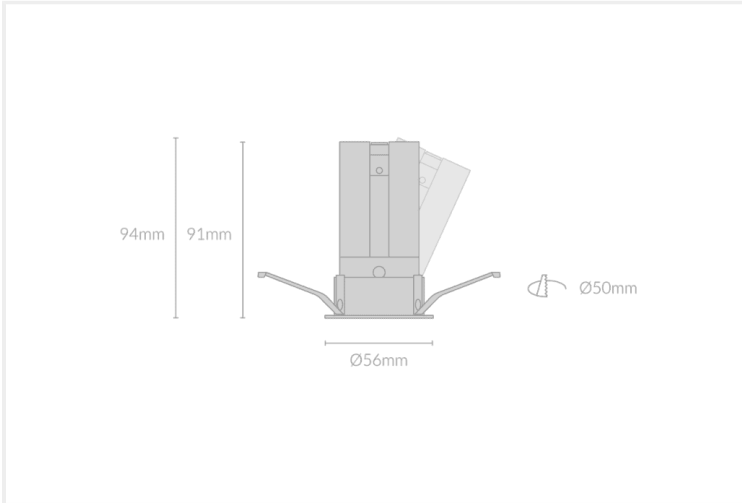

MODO ANTI-GLARE TILT R56

MODO.AGTR56.8.BLK.CHM.27.36.

Collections, Modò, Recessed

Mounting	Recessed
Wattage	8W
Voltage	240V
Dimensions	(D) Ø38mm x (H) 83mm
Cut Out Dimensions	(D) Ø35mm
Finish	Black
Inner Trim Finish	Chrome
CCT	2700K
Beam Angle	36°
Material	Aluminium
IP Rating	IP20
UGR	<19
Luminous Flux	717lm
CRI	>92+
Colour Deviation	<2 SDCM
Lifetime	50,000 hours
Warranty	5 years
Driver	Remote