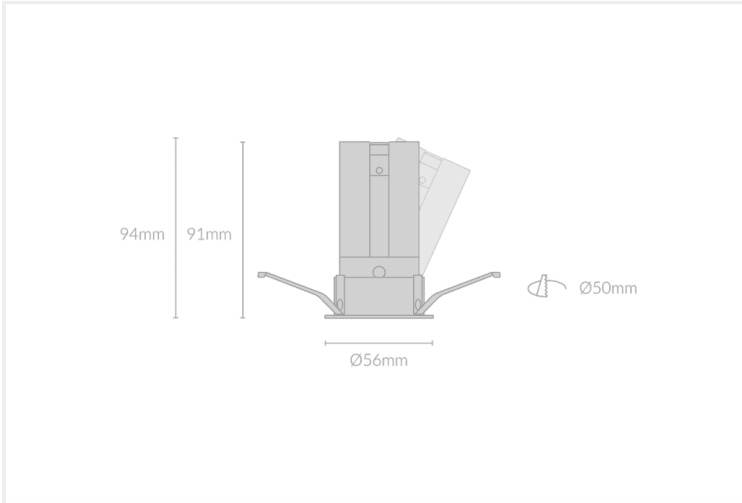

MODO ANTI-GLARE TILT R56

MODO.AGTR56.8.BLK.CHM.30.15.

Collections, Modò, Recessed

Mounting	Recessed
Wattage	8W
Voltage	240V
Dimensions	(D) Ø38mm x (H) 83mm
Cut Out Dimensions	(D) Ø35mm
Finish	Black
Inner Trim Finish	Chrome
CCT	3000K
Beam Angle	15°
Material	Aluminium
IP Rating	IP20
UGR	<19
Luminous Flux	717lm
CRI	>92+
Colour Deviation	<2 SDCM
Lifetime	50,000 hours
Warranty	5 years
Driver	Remote