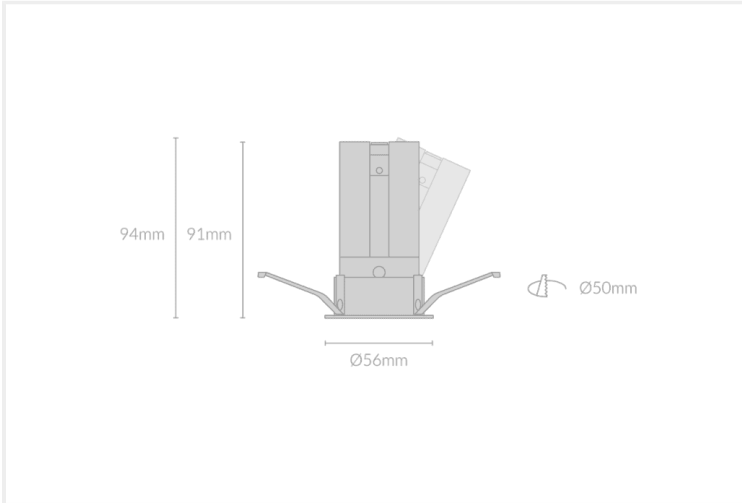

MODO ANTI-GLARE TILT R56

MODO.AGTR56.8.BLK.CHM.30.24.

Collections, Modò, Recessed

Mounting	Recessed
Wattage	8W
Voltage	240V
Dimensions	(D) Ø38mm x (H) 83mm
Cut Out Dimensions	(D) Ø35mm
Finish	Black
Inner Trim Finish	Chrome
CCT	3000K
Beam Angle	24°
Material	Aluminium
IP Rating	IP20
UGR	<19
Luminous Flux	717lm
CRI	>92+
Colour Deviation	<2 SDCM
Lifetime	50,000 hours
Warranty	5 years
Driver	Remote