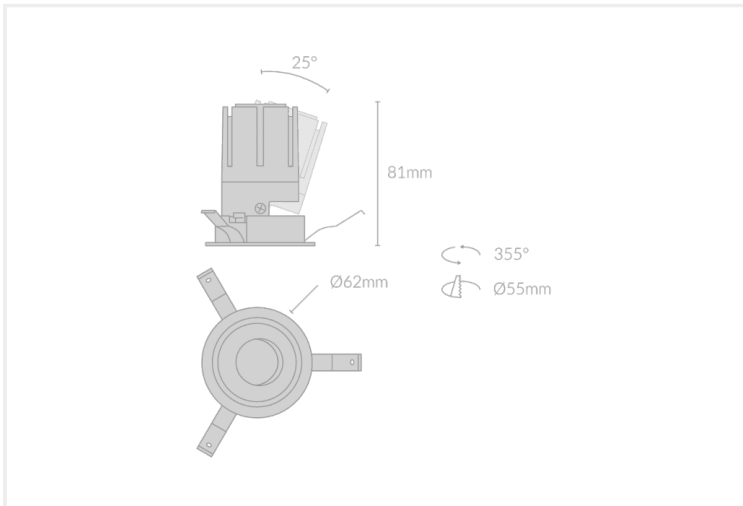

MODO ANTI-GLARE TILT R62

MODO.AGTR062.6.BLK.ATH.35.35.

Collections, Modo, Recessed

Mounting	Recessed
Wattage	6W
Voltage	240V
Dimensions	(D) Ø62mm x (H) 81mm
Cut Out Dimensions	(D) Ø55mm
Finish	Black
Inner Trim Finish	Anthracite
CCT	3500K
Beam Angle	35°
Material	Aluminium
IP Rating	IP20
UGR	<19
Luminous Flux	510lm
CRI	>92+
Colour Deviation	<2 SDCM
Lifetime	50,000 hours
Warranty	5 years
Driver	Remote