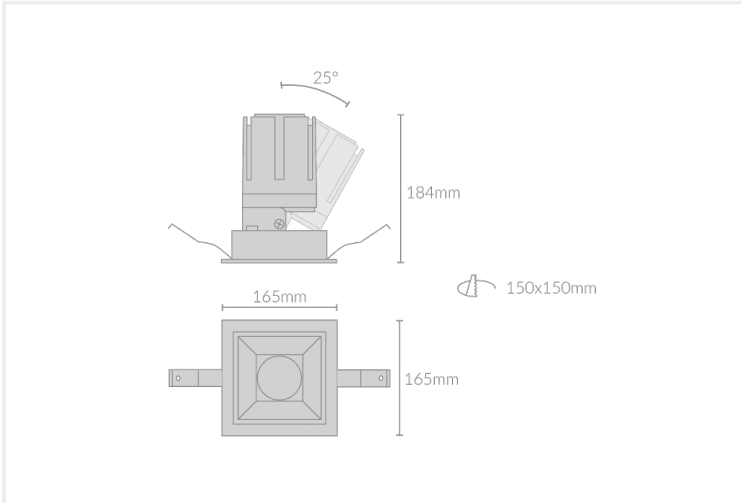

# MODO ANTI-GLARE TILT S165

MODO.AGTS165.42.BLK.ATH.30.15.

Collections, Modò, Recessed

<b>Mounting</b>	Recessed
<b>Wattage</b>	42W
<b>Voltage</b>	240V
<b>Dimensions</b>	(W) 165mm x (H) 184mm x (L) 165mm
<b>Cut Out Dimensions</b>	(W) 150mm x (L) 150mm
<b>Finish</b>	Black
<b>Inner Trim Finish</b>	Anthracite
<b>CCT</b>	3000K
<b>Beam Angle</b>	15°
<b>Material</b>	Aluminium
<b>IP Rating</b>	IP20
<b>UGR</b>	<19
<b>Luminous Flux</b>	3570lm
<b>CRI</b>	>92+
<b>Colour Deviation</b>	<2 SDCM
<b>Lifetime</b>	50,000 hours
<b>Warranty</b>	5 years
<b>Driver</b>	Remote

## Control Gear