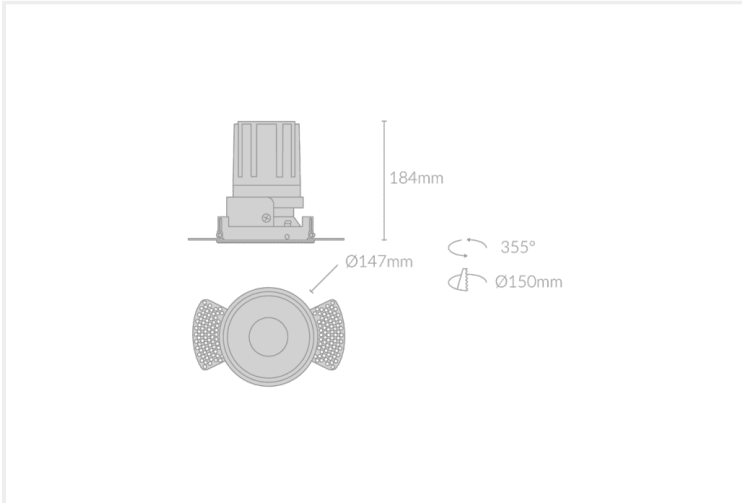

MODO ANTI-GLARE TRIMLESS FIXED R165

MODO.AGTFR165.42.BLK.ATH.27.24.

Collections, Modò, Recessed

Mounting	Plaster Recessed
Wattage	42W
Voltage	240V
Dimensions	(D) Ø147mm x (H) 184mm
Cut Out Dimensions	(D) Ø148mm
Finish	Black
Inner Trim Finish	Anthracite
CCT	2700K
Beam Angle	24°
Material	Aluminium
IP Rating	IP20
UGR	<19
Luminous Flux	3570lm
CRI	>92+
Colour Deviation	<2 SDCM
Lifetime	50,000 hours
Warranty	5 years
Driver	Remote