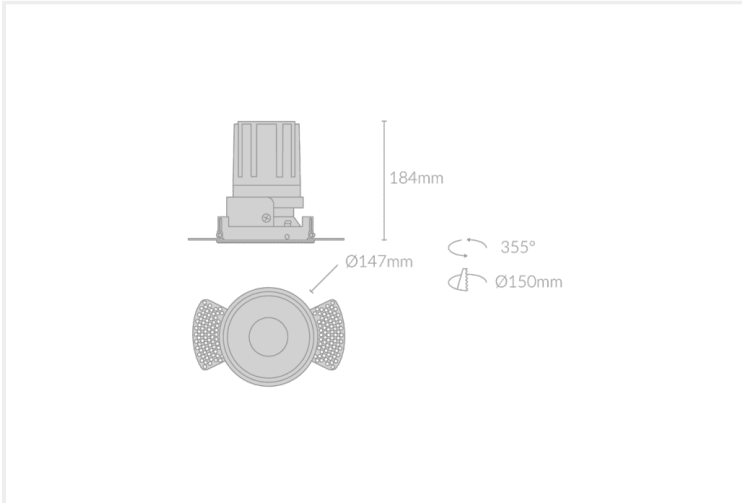

MODO ANTI-GLARE TRIMLESS FIXED R165

MODO.AGTFR165.42.BLK.ATH.27.50.

Collections, Modò, Recessed

Mounting	Plaster Recessed
Wattage	42W
Voltage	240V
Dimensions	(D) Ø147mm x (H) 184mm
Cut Out Dimensions	(D) Ø148mm
Finish	Black
Inner Trim Finish	Anthracite
CCT	2700K
Beam Angle	50°
Material	Aluminium
IP Rating	IP20
UGR	<19
Luminous Flux	3570lm
CRI	>92+
Colour Deviation	<2 SDCM
Lifetime	50,000 hours
Warranty	5 years
Driver	Remote