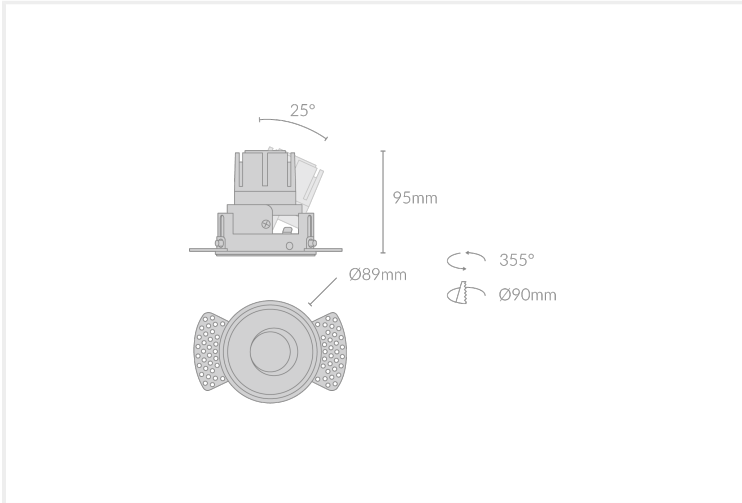

MODO ANTI-GLARE TRIMLESS TILT R105

MODO.AGTTR105.9.BLK.CHM.27.15.

Collections, Modo, Recessed

Mounting	Plaster Recessed
Wattage	9W
Voltage	240V
Dimensions	(D) Ø89mm x (H) 95mm
Cut Out Dimensions	(D) Ø90mm
Finish	Black
Inner Trim Finish	Chrome
CCT	2700K
Beam Angle	15°
Material	Aluminium
IP Rating	IP20
UGR	<19
Luminous Flux	765lm
CRI	>92+
Colour Deviation	<2 SDCM
Lifetime	50,000 hours
Warranty	5 years
Driver	Remote