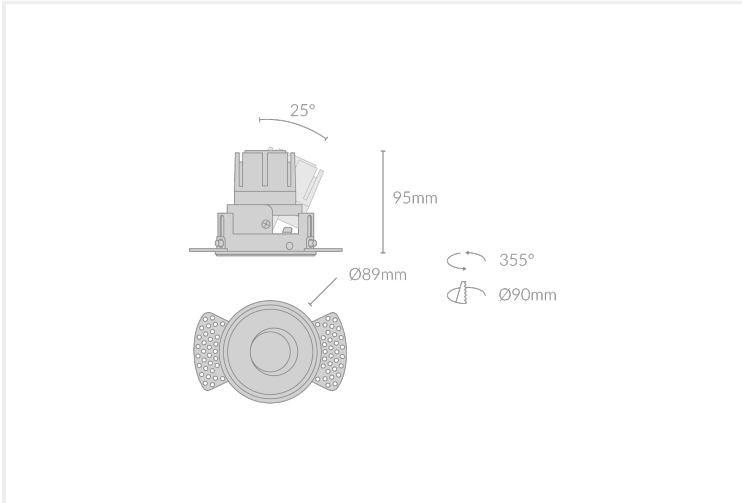

MODO ANTI-GLARE TRIMLESS TILT R105

MODO.AGTTR105.9.BLK.CHM.27.38.

Collections, Modò, Recessed

Mounting	Plaster Recessed
Wattage	9W
Voltage	240V
Dimensions	(D) Ø89mm x (H) 95mm
Cut Out Dimensions	(D) Ø90mm
Finish	Black
Inner Trim Finish	Chrome
CCT	2700K
Beam Angle	38°
Material	Aluminium
IP Rating	IP20
UGR	<19
Luminous Flux	765lm
CRI	>92+
Colour Deviation	<2 SDCM
Lifetime	50,000 hours
Warranty	5 years
Driver	Remote