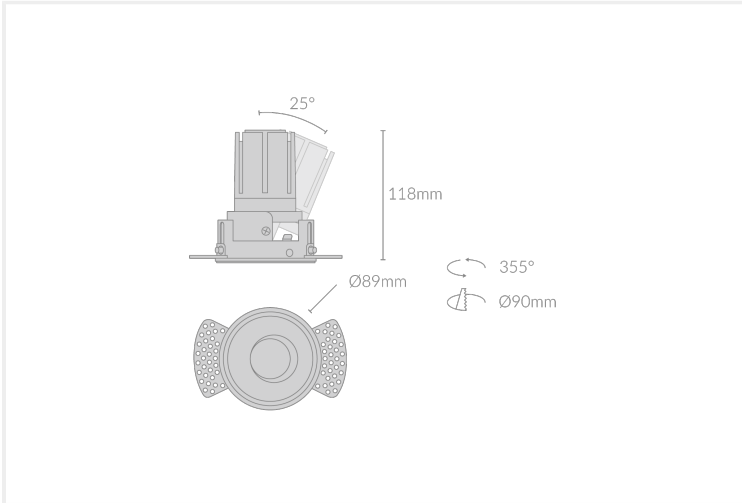

MODO ANTI-GLARE TRIMLESS TILT R105

MODO.AGTTR105.15.BLK.CHM.27.15.

Collections, Modò, Recessed

Mounting	Plaster Recessed
Wattage	15W
Voltage	240V
Dimensions	(D) Ø89mm x (H) 118mm
Cut Out Dimensions	(D) Ø90mm
Finish	Black
Inner Trim Finish	Chrome
CCT	2700K
Beam Angle	15°
Material	Aluminium
IP Rating	IP20
UGR	<19
Luminous Flux	1275lm
CRI	>92+
Colour Deviation	<2 SDCM
Lifetime	50,000 hours
Warranty	5 years
Driver	Remote