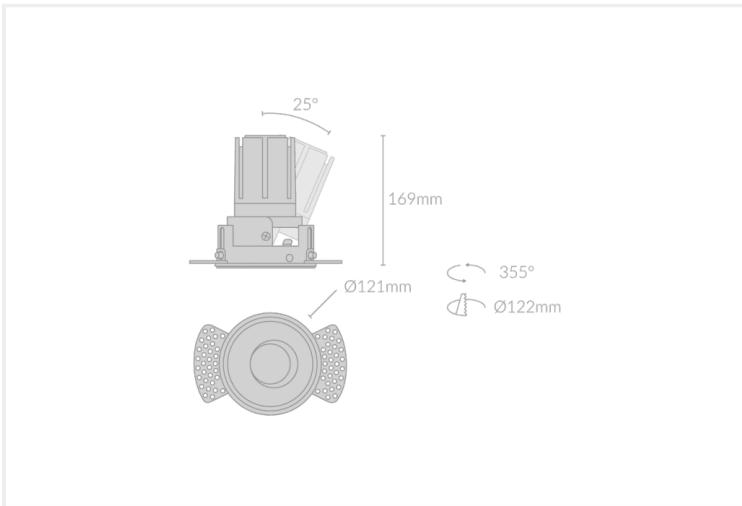

MODO ANTI-GLARE TRIMLESS TILT R140

MODO.AGTTR140.33.BLK.ATH.27.15.

Collections, Modo, Recessed

Mounting	Plaster Recessed
Wattage	33W
Voltage	240V
Finish	Black
Inner Trim Finish	Anthracite
CCT	2700K
Beam Angle	15°
Material	Aluminium
IP Rating	IP20
UGR	<19
Luminous Flux	2805lm
CRI	>92+
Colour Deviation	<2 SDCM
Lifetime	50,000 hours
Warranty	5 years
Driver	Remote