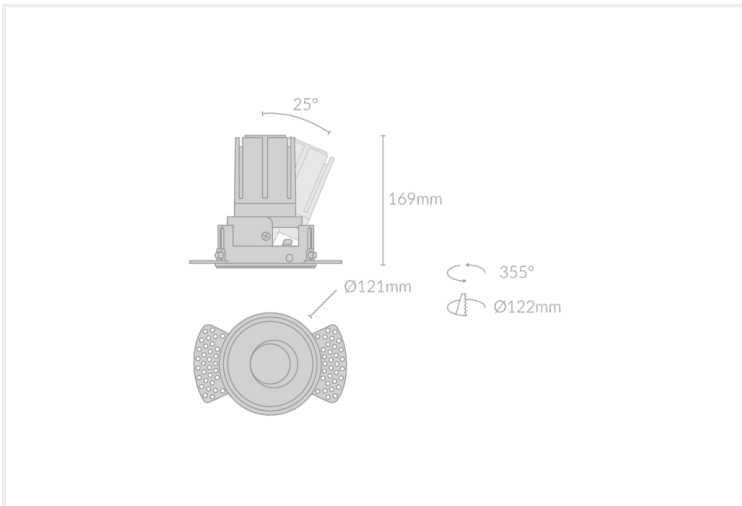

MODO ANTI-GLARE TRIMLESS TILT R140

MODO.AGTTR140.33.BLK.ATH.27.38.

Collections, Modò, Recessed

Mounting	Plaster Recessed
Wattage	33W
Voltage	240V
Finish	Black
Inner Trim Finish	Anthracite
CCT	2700K
Beam Angle	38°
Material	Aluminium
IP Rating	IP20
UGR	<19
Luminous Flux	2805lm
CRI	>92+
Colour Deviation	<2 SDCM
Lifetime	50,000 hours
Warranty	5 years
Driver	Remote