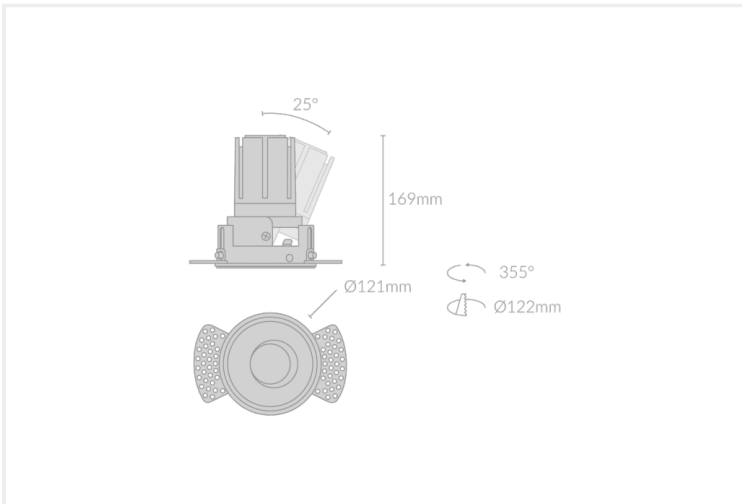

MODO ANTI-GLARE TRIMLESS TILT R140

MODO.AGTTR140.33.BLK.ATH.27.50.

Collections, Modò, Recessed

Mounting	Plaster Recessed
Wattage	33W
Voltage	240V
Finish	Black
Inner Trim Finish	Anthracite
CCT	2700K
Beam Angle	50°
Material	Aluminium
IP Rating	IP20
UGR	<19
Luminous Flux	2805lm
CRI	>92+
Colour Deviation	<2 SDCM
Lifetime	50,000 hours
Warranty	5 years
Driver	Remote