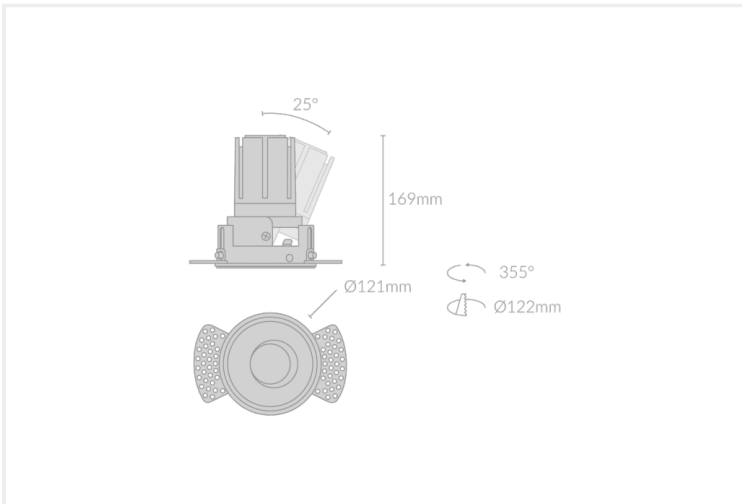

MODO ANTI-GLARE TRIMLESS TILT R140

MODO.AGTTR140.33.BLK.ATH.30.15.

Collections, Modò, Recessed

Mounting	Plaster Recessed
Wattage	33W
Voltage	240V
Finish	Black
Inner Trim Finish	Anthracite
CCT	3000K
Beam Angle	15°
Material	Aluminium
IP Rating	IP20
UGR	<19
Luminous Flux	2805lm
CRI	>92+
Colour Deviation	<2 SDCM
Lifetime	50,000 hours
Warranty	5 years
Driver	Remote