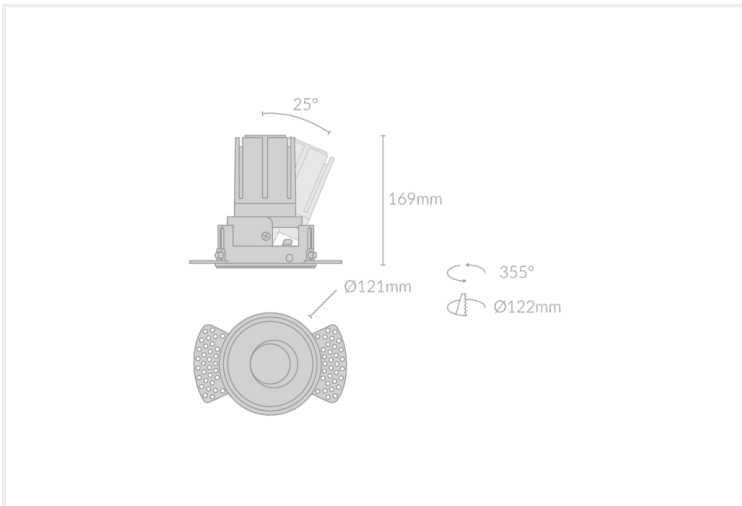

MODO ANTI-GLARE TRIMLESS TILT R140

MODO.AGTTR140.33.BLK.ATH.30.24.

Collections, Modo, Recessed

Mounting	Plaster Recessed
Wattage	33W
Voltage	240V
Finish	Black
Inner Trim Finish	Anthracite
CCT	3000K
Beam Angle	24°
Material	Aluminium
IP Rating	IP20
UGR	<19
Luminous Flux	2805lm
CRI	>92+
Colour Deviation	<2 SDCM
Lifetime	50,000 hours
Warranty	5 years
Driver	Remote