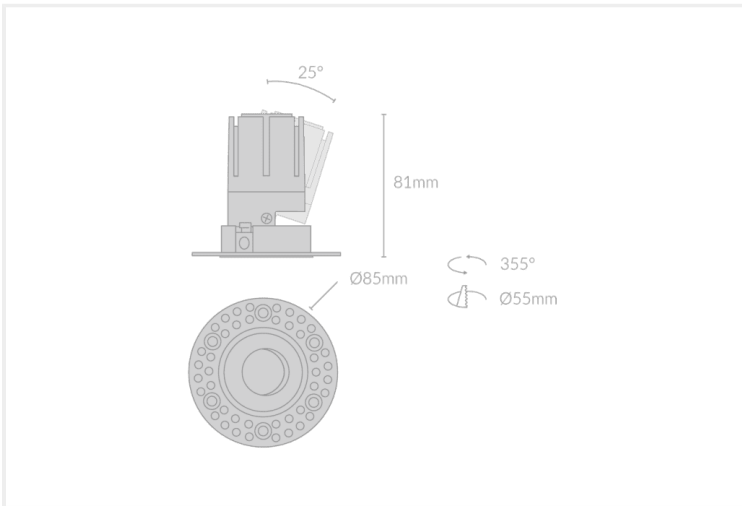

MODO ANTI-GLARE TRIMLESS TILT R62

MODO.AGTTR062.6.BLK.ATH.27.20.

Collections, Modò, Recessed

Mounting	Plaster Recessed
Wattage	6W
Voltage	240V
Dimensions	(D) Ø85mm x (H) 81mm
Cut Out Dimensions	(D) Ø55mm
Finish	Black
Inner Trim Finish	Anthracite
CCT	2700K
Beam Angle	20°
Material	Aluminium
IP Rating	IP20
UGR	<19
Luminous Flux	510lm
CRI	>92+
Colour Deviation	<2 SDCM
Lifetime	50,000 hours
Warranty	5 years
Driver	Remote