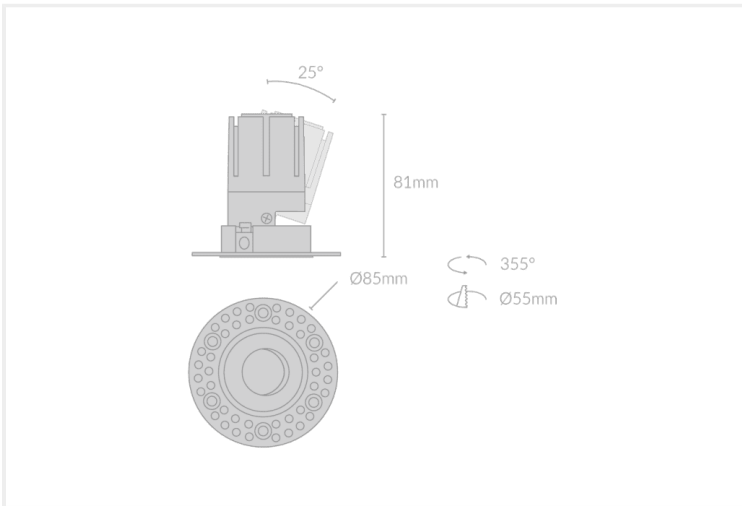

MODO ANTI-GLARE TRIMLESS TILT R62

MODO.AGTTR062.6.BLK.ATH.30.20.

Collections, Modò, Recessed

Mounting	Plaster Recessed
Wattage	6W
Voltage	240V
Dimensions	(D) Ø85mm x (H) 81mm
Cut Out Dimensions	(D) Ø55mm
Finish	Black
Inner Trim Finish	Anthracite
CCT	3000K
Beam Angle	20°
Material	Aluminium
IP Rating	IP20
UGR	<19
Luminous Flux	510lm
CRI	>92+
Colour Deviation	<2 SDCM
Lifetime	50,000 hours
Warranty	5 years
Driver	Remote