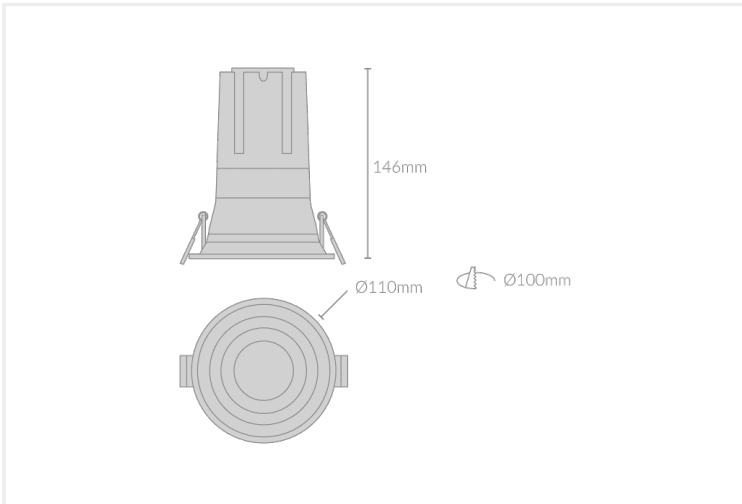

MODO DEEP RECESSED 110

MODO.DR110.24.BLK..27.15.

Collections, Modò, Recessed

Mounting	Recessed
Wattage	24W
Voltage	240V
Dimensions	(D) Ø110mm x (H) 146mm
Cut Out Dimensions	(D) Ø100mm
Finish	Black
CCT	2700K
Beam Angle	15°
Material	Aluminium
IP Rating	IP44
UGR	<19
Luminous Flux	2040lm
CRI	>92+
Colour Deviation	<2 SDCM
Lifetime	50,000 hours
Warranty	5 years
Luminaires Type	Recessed
Driver	Remote