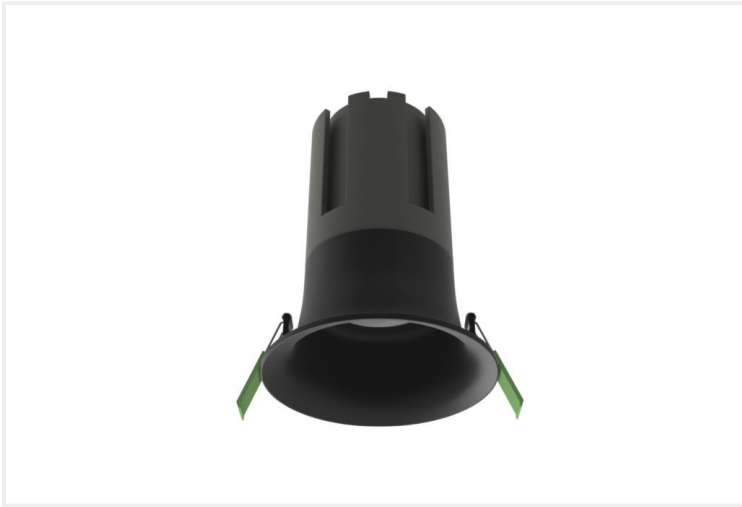

MODO DEEP RECESSED 110

MODO.DR110.24.BLK..27.15.

Collections, Modò, Recessed

Mounting	Recessed
Wattage	24W
Voltage	240V
Dimensions	(D) Ø110mm x (H) 146mm
Cut Out Dimensions	(D) Ø100mm
Finish	Black
CCT	2700K
Beam Angle	15°
Material	Aluminium
IP Rating	IP44
UGR	<19
Luminous Flux	2040lm
CRI	>92+
Colour Deviation	<2 SDCM
Lifetime	50,000 hours
Warranty	5 years
Luminaires Type	Recessed
Driver	Remote