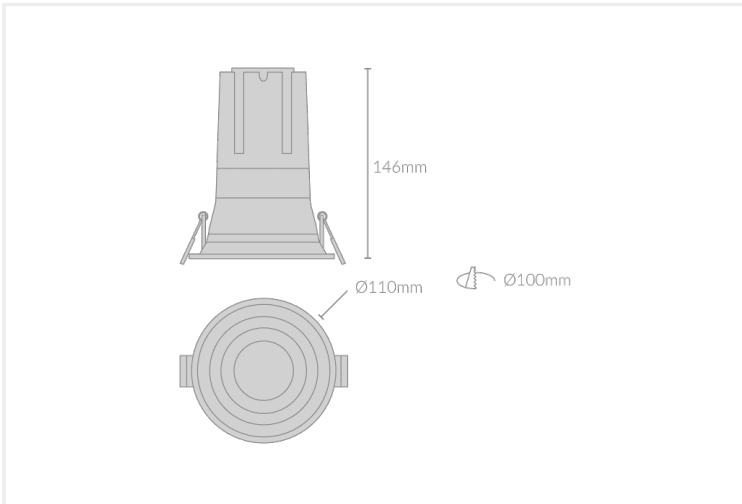

MODO DEEP RECESSED 110

MODO.DR110.24.BLK..27.24.

Collections, Modò, Recessed

Mounting	Recessed
Wattage	24W
Voltage	240V
Dimensions	(D) Ø110mm x (H) 146mm
Cut Out Dimensions	(D) Ø100mm
Finish	Black
CCT	2700K
Beam Angle	24°
Material	Aluminium
IP Rating	IP44
UGR	<19
Luminous Flux	2040lm
CRI	>92+
Colour Deviation	<2 SDCM
Lifetime	50,000 hours
Warranty	5 years
Luminaires Type	Recessed
Driver	Remote