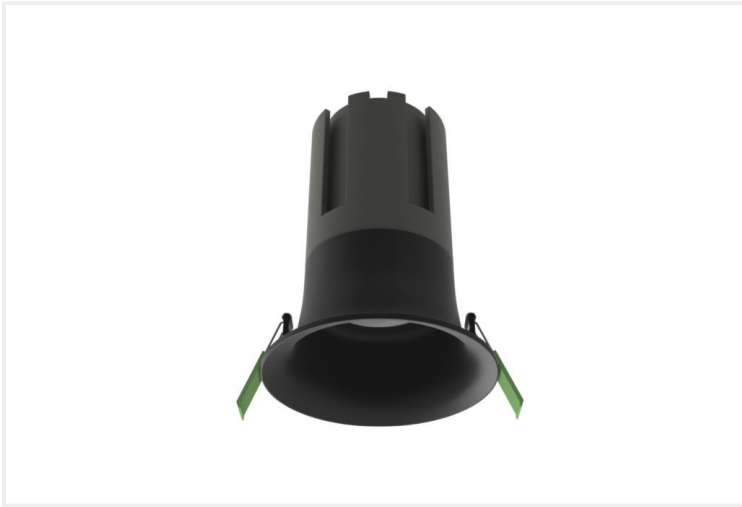

MODO DEEP RECESSED 110

MODO.DR110.24.BLK..27.24.

Collections, Modò, Recessed

Mounting	Recessed
Wattage	24W
Voltage	240V
Dimensions	(D) Ø110mm x (H) 146mm
Cut Out Dimensions	(D) Ø100mm
Finish	Black
CCT	2700K
Beam Angle	24°
Material	Aluminium
IP Rating	IP44
UGR	<19
Luminous Flux	2040lm
CRI	>92+
Colour Deviation	<2 SDCM
Lifetime	50,000 hours
Warranty	5 years
Luminaires Type	Recessed
Driver	Remote