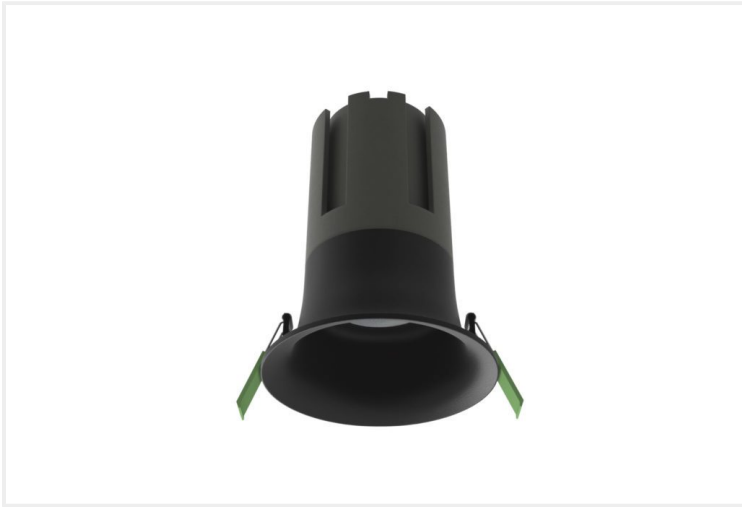

MODO DEEP RECESSED 110

MODO.DR110.24.BLK..30.24.

Collections, Modò, Recessed

Mounting	Recessed
Wattage	24W
Voltage	240V
Dimensions	(D) Ø110mm x (H) 146mm
Cut Out Dimensions	(D) Ø100mm
Finish	Black
CCT	3000K
Beam Angle	24°
Material	Aluminium
IP Rating	IP44
UGR	<19
Luminous Flux	2040lm
CRI	>92+
Colour Deviation	<2 SDCM
Lifetime	50,000 hours
Warranty	5 years
Luminaires Type	Recessed
Driver	Remote