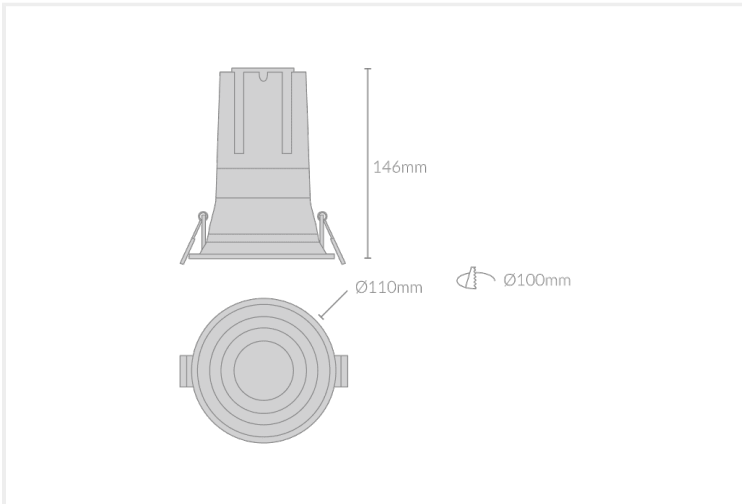

MODO DEEP RECESSED 110

MODO.DR110.24.BLK..30.24.

Collections, Modò, Recessed

Mounting	Recessed
Wattage	24W
Voltage	240V
Dimensions	(D) Ø110mm x (H) 146mm
Cut Out Dimensions	(D) Ø100mm
Finish	Black
CCT	3000K
Beam Angle	24°
Material	Aluminium
IP Rating	IP44
UGR	<19
Luminous Flux	2040lm
CRI	>92+
Colour Deviation	<2 SDCM
Lifetime	50,000 hours
Warranty	5 years
Luminaires Type	Recessed
Driver	Remote