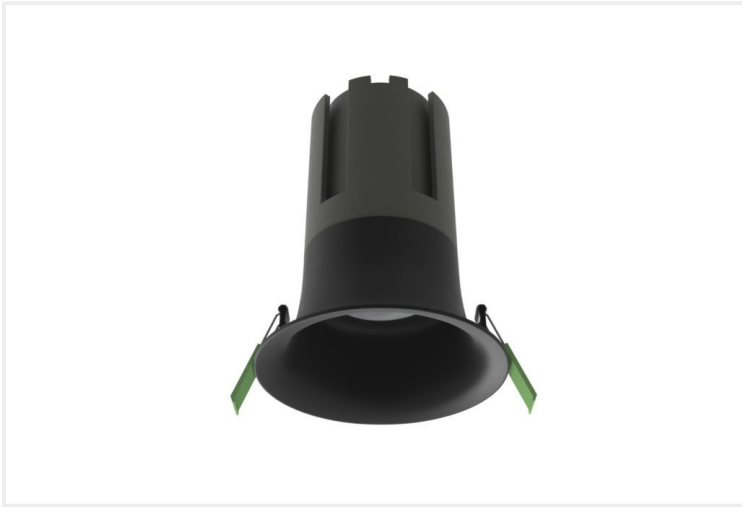

MODO DEEP RECESSED 138

MODO.DR138.33.BLK..27.15.

Collections, Modò, Recessed

Mounting	Recessed
Wattage	33W
Voltage	240V
Dimensions	(D) Ø138mm x (H) 178mm
Cut Out Dimensions	(D) Ø125mm
Finish	Black
CCT	2700K
Beam Angle	15°
Material	Aluminium
IP Rating	IP44
UGR	<19
Luminous Flux	2805lm
CRI	>92+
Colour Deviation	<2 SDCM
Lifetime	50,000 hours
Warranty	5 years
Luminaires Type	Recessed
Driver	Remote