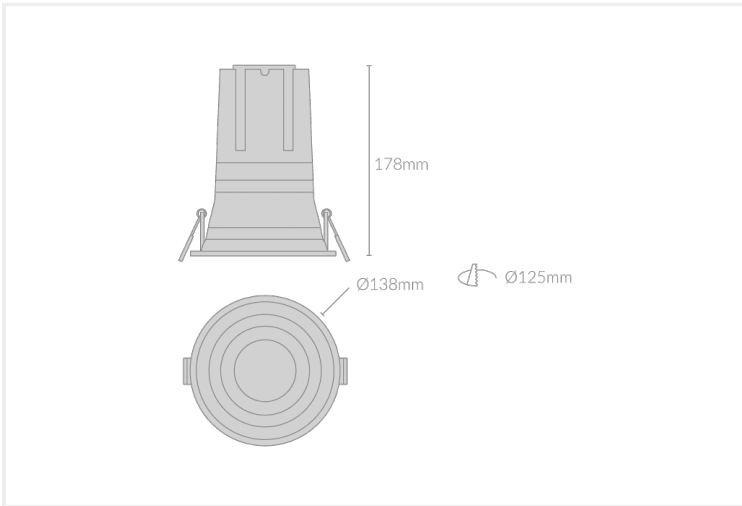

MODO DEEP RECESSED 138

MODO.DR138.33.BLK..27.15.

Collections, Modò, Recessed

Mounting	Recessed
Wattage	33W
Voltage	240V
Dimensions	(D) Ø138mm x (H) 178mm
Cut Out Dimensions	(D) Ø125mm
Finish	Black
CCT	2700K
Beam Angle	15°
Material	Aluminium
IP Rating	IP44
UGR	<19
Luminous Flux	2805lm
CRI	>92+
Colour Deviation	<2 SDCM
Lifetime	50,000 hours
Warranty	5 years
Luminaires Type	Recessed
Driver	Remote