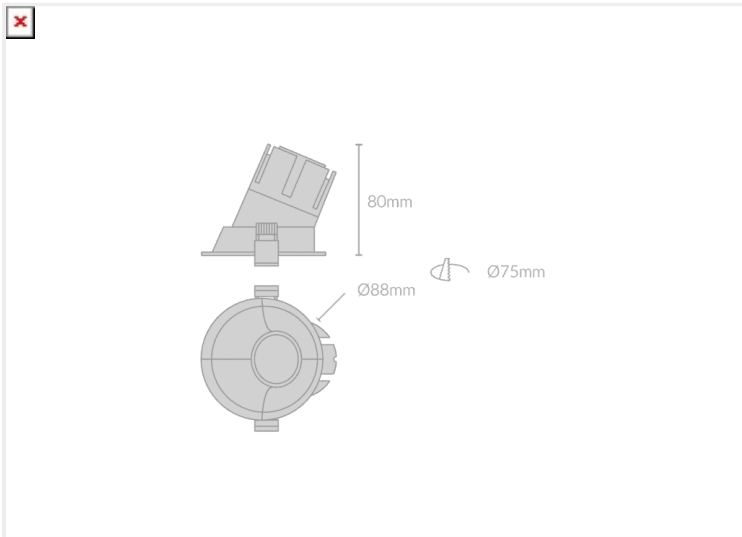

MODO DEEP RECESSED WALL WASHER 88

MODO.DRWW085.15.BLK..27.15.

Collections, Modò, Recessed

Mounting	Recessed
Wattage	15W
Voltage	240V
Dimensions	(D) Ø88mm x (H) 101mm
Cut Out Dimensions	(D) Ø75mm
Finish	Black
CCT	2700K
Beam Angle	15°
Material	Aluminium
IP Rating	IP20
UGR	<19
Luminous Flux	1275lm
CRI	>92+
Colour Deviation	<2 SDCM
Lifetime	50,000 hours
Warranty	5 years
Luminaires Type	Recessed
Driver	Remote