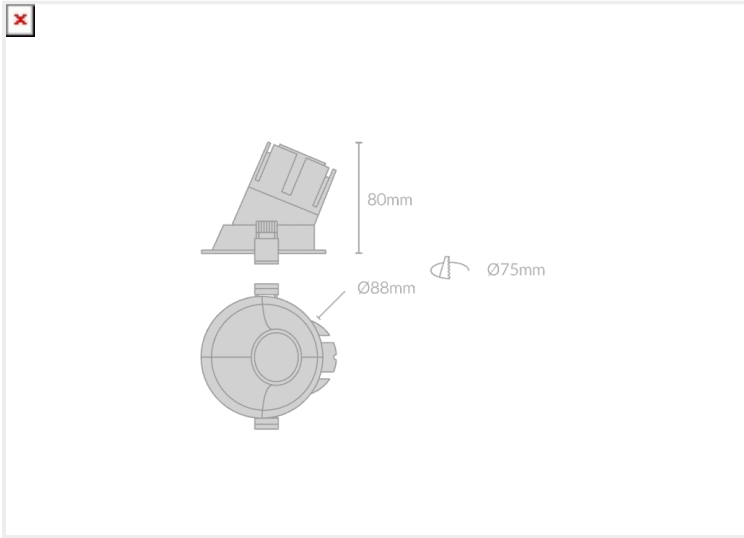

MODO DEEP RECESSED WALL WASHER 88

MODO.DRWW085.15.BLK..27.38.

Collections, **Modo**, Recessed

Mounting	Recessed
Wattage	15W
Voltage	240V
Dimensions	(D) Ø88mm x (H) 101mm
Cut Out Dimensions	(D) Ø75mm
Finish	Black
CCT	2700K
Beam Angle	38°
Material	Aluminium
IP Rating	IP20
UGR	<19
Luminous Flux	1275lm
CRI	>92+
Colour Deviation	<2 SDCM
Lifetime	50,000 hours
Warranty	5 years
Luminaires Type	Recessed
Driver	Remote