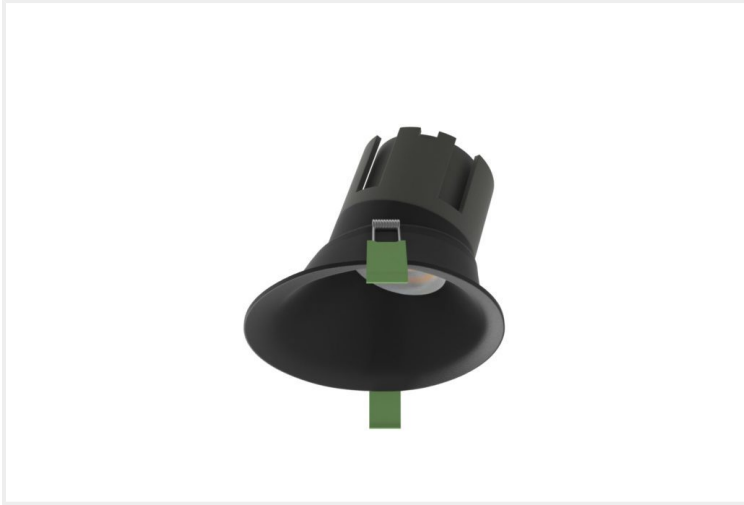

MODO DEEP RECESSED WALL WASHER 88

MODO.DRWW085.15.BLK..27.38.

Collections, **Modo**, Recessed

Mounting	Recessed
Wattage	15W
Voltage	240V
Dimensions	(D) Ø88mm x (H) 101mm
Cut Out Dimensions	(D) Ø75mm
Finish	Black
CCT	2700K
Beam Angle	38°
Material	Aluminium
IP Rating	IP20
UGR	<19
Luminous Flux	1275lm
CRI	>92+
Colour Deviation	<2 SDCM
Lifetime	50,000 hours
Warranty	5 years
Luminaires Type	Recessed
Driver	Remote

Control Gear

Accessories