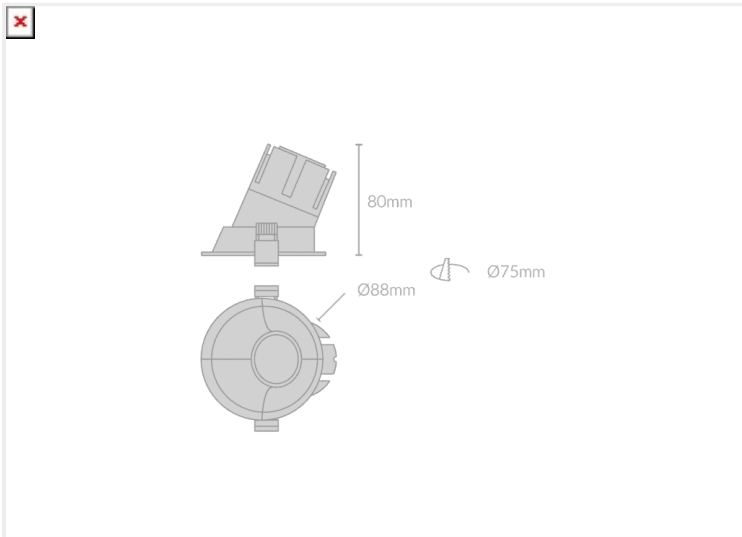

MODO DEEP RECESSED WALL WASHER 88

MODO.DRWW085.15.BLK..27.55.

Collections, Modo, Recessed

Mounting	Recessed
Wattage	15W
Voltage	240V
Dimensions	(D) Ø88mm x (H) 101mm
Cut Out Dimensions	(D) Ø75mm
Finish	Black
CCT	2700K
Beam Angle	55°
Material	Aluminium
IP Rating	IP20
UGR	<19
Luminous Flux	1275lm
CRI	>92+
Colour Deviation	<2 SDCM
Lifetime	50,000 hours
Warranty	5 years
Luminaires Type	Recessed
Driver	Remote

Control Gear

Accessories

MODO.DRWW085	15	BLK		27	55	
PRODUCT NAME	WATTAGE	FINISH	INNER TRIM FINISH	CCT	BEAM ANGLE	CONTROL GEAR