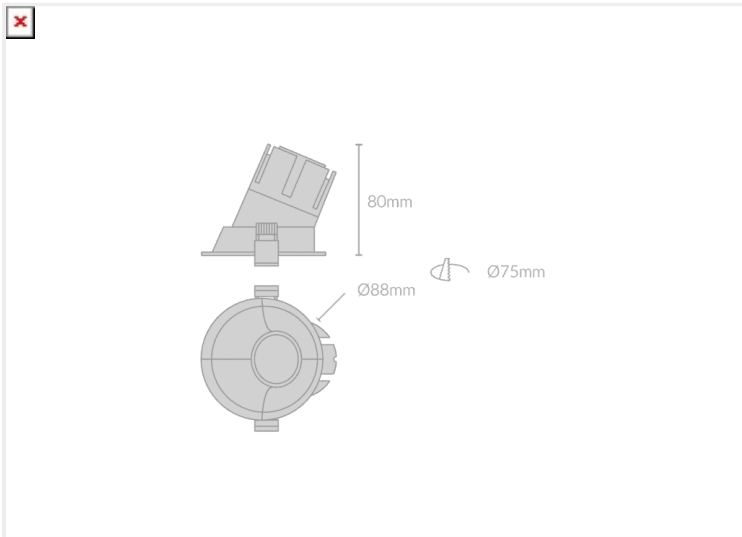

MODO DEEP RECESSED WALL WASHER 88

MODO.DRWW085.15.BLK..30.15.

Collections, Modò, Recessed

Mounting	Recessed
Wattage	15W
Voltage	240V
Dimensions	(D) Ø88mm x (H) 101mm
Cut Out Dimensions	(D) Ø75mm
Finish	Black
CCT	3000K
Beam Angle	15°
Material	Aluminium
IP Rating	IP20
UGR	<19
Luminous Flux	1275lm
CRI	>92+
Colour Deviation	<2 SDCM
Lifetime	50,000 hours
Warranty	5 years
Luminaires Type	Recessed
Driver	Remote

Control Gear

Accessories

MODO.DRWW085	15	BLK		30	15	
PRODUCT NAME	WATTAGE	FINISH	INNER TRIM FINISH	CCT	BEAM ANGLE	CONTROL GEAR