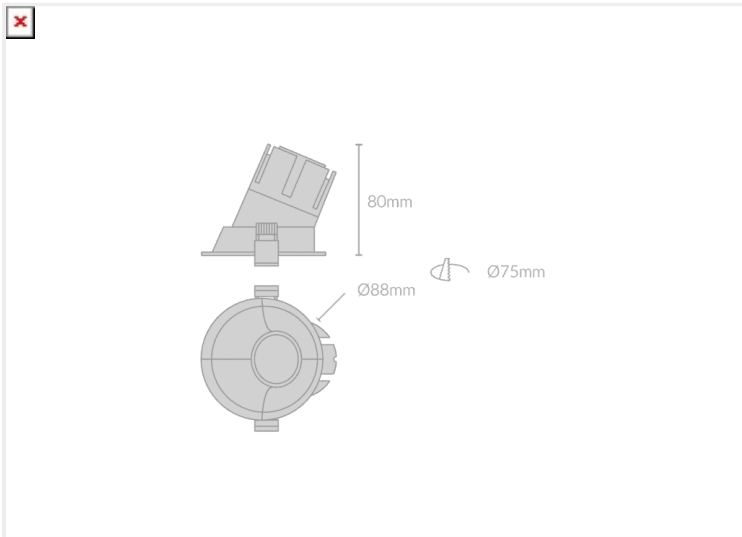

MODO DEEP RECESSED WALL WASHER 88

MODO.DRWW085.15.BLK..30.24.

Collections, Modò, Recessed

Mounting	Recessed
Wattage	15W
Voltage	240V
Dimensions	(D) Ø88mm x (H) 101mm
Cut Out Dimensions	(D) Ø75mm
Finish	Black
CCT	3000K
Beam Angle	24°
Material	Aluminium
IP Rating	IP20
UGR	<19
Luminous Flux	1275lm
CRI	>92+
Colour Deviation	<2 SDCM
Lifetime	50,000 hours
Warranty	5 years
Luminaires Type	Recessed
Driver	Remote