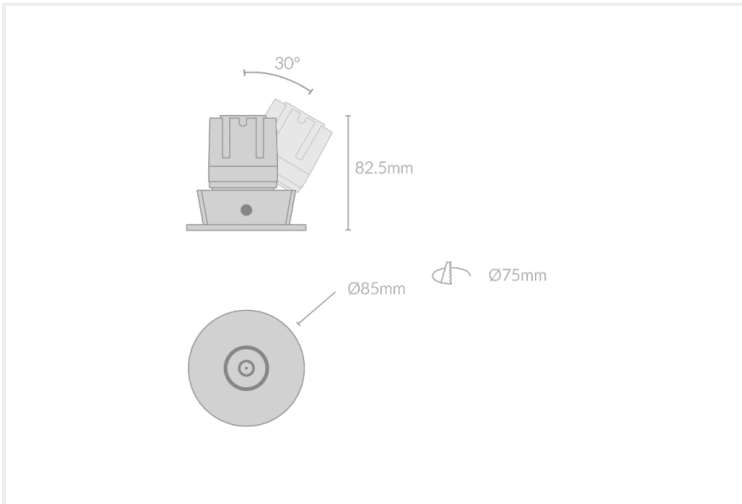

MODO PIN SPOT 85

MODO.PS085.15.BLK.BLK.27.15.

Recessed

| | |
|---------------------------|-------------------------|
| Mounting | Recessed |
| Wattage | 15W |
| Voltage | 240V |
| Dimensions | (D) Ø85mm x (H) 105.5mm |
| Cut Out Dimensions | (D) Ø75mm |
| Finish | Black |
| Inner Trim Finish | Black |
| CCT | 2700K |
| Beam Angle | 15° |
| Material | Aluminium |
| IP Rating | IP20 |
| UGR | <19 |
| Luminous Flux | 1275lm |
| CRI | >92+ |
| Colour Deviation | <2 SDCM |
| Lifetime | 50,000 hours |
| Warranty | 5 years |
| Luminaires Type | Recessed |
| Driver | Remote |

Control Gear

Accessories

| | | | | | | |
|--------------|---------|--------|-------------------|-----|------------|--------------|
| MODO.PS085 | 15 | BLK | BLK | 27 | 15 | |
| PRODUCT NAME | WATTAGE | FINISH | INNER TRIM FINISH | CCT | BEAM ANGLE | CONTROL GEAR |