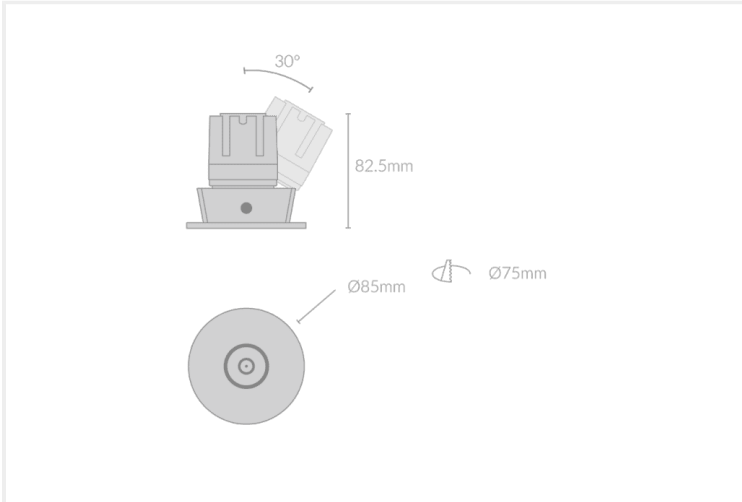

MODO PIN SPOT 85

MODO.PS085.15.BLK.BLK.30.15.

Recessed

Mounting	Recessed
Wattage	15W
Voltage	240V
Dimensions	(D) Ø85mm x (H) 105.5mm
Cut Out Dimensions	(D) Ø75mm
Finish	Black
Inner Trim Finish	Black
CCT	3000K
Beam Angle	15°
Material	Aluminium
IP Rating	IP20
UGR	<19
Luminous Flux	1275lm
CRI	>92+
Colour Deviation	<2 SDCM
Lifetime	50,000 hours
Warranty	5 years
Luminaires Type	Recessed
Driver	Remote

Control Gear

Accessories

MODO.PS085	15	BLK	BLK	30	15	
PRODUCT NAME	WATTAGE	FINISH	INNER TRIM FINISH	CCT	BEAM ANGLE	CONTROL GEAR