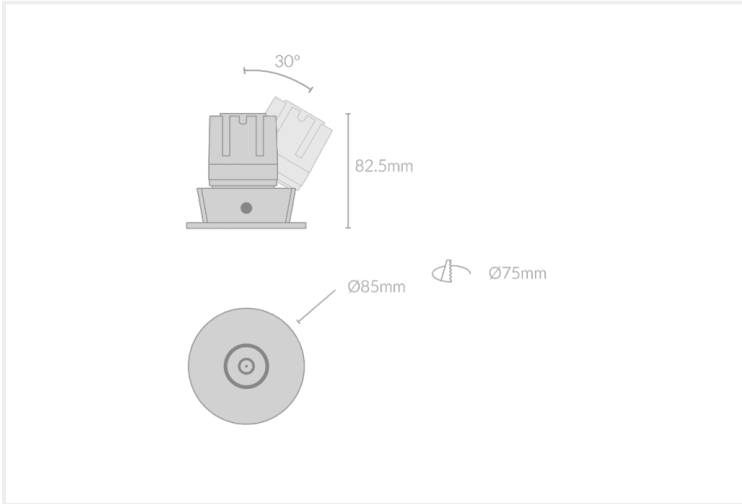

MODO PIN SPOT 85

MODO.PS085.15.BLK.BLK.30.24.

Recessed

Mounting	Recessed
Wattage	15W
Voltage	240V
Dimensions	(D) Ø85mm x (H) 105.5mm
Cut Out Dimensions	(D) Ø75mm
Finish	Black
Inner Trim Finish	Black
CCT	3000K
Beam Angle	24°
Material	Aluminium
IP Rating	IP20
UGR	<19
Luminous Flux	1275lm
CRI	>92+
Colour Deviation	<2 SDCM
Lifetime	50,000 hours
Warranty	5 years
Luminaires Type	Recessed
Driver	Remote

Control Gear

Accessories

MODO.PS085	15	BLK	BLK	30	24	
PRODUCT NAME	WATTAGE	FINISH	INNER TRIM FINISH	CCT	BEAM ANGLE	CONTROL GEAR