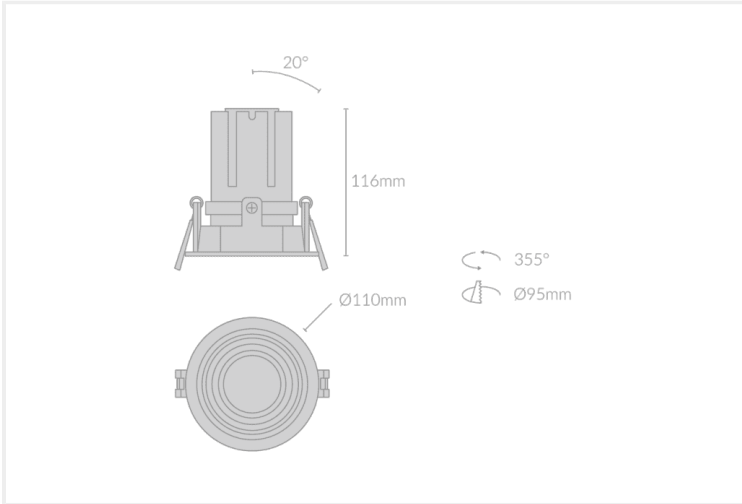

MODO SPOT LIGHT ONE R110

MODO.SLRO110.24.BLK..35.24.

Collections, Modò, Recessed

Mounting	Recessed
Wattage	24W
Voltage	240V
Dimensions	(D) Ø110mm x (H) 116mm
Cut Out Dimensions	(D) Ø95mm
Finish	Black
CCT	3500K
Beam Angle	24°
Material	Aluminium
IP Rating	IP20
UGR	<19
Luminous Flux	2040lm
CRI	>92+
Colour Deviation	<2 SDCM
Lifetime	50,000 hours
Warranty	5 years
Luminaires Type	Recessed
Driver	Remote