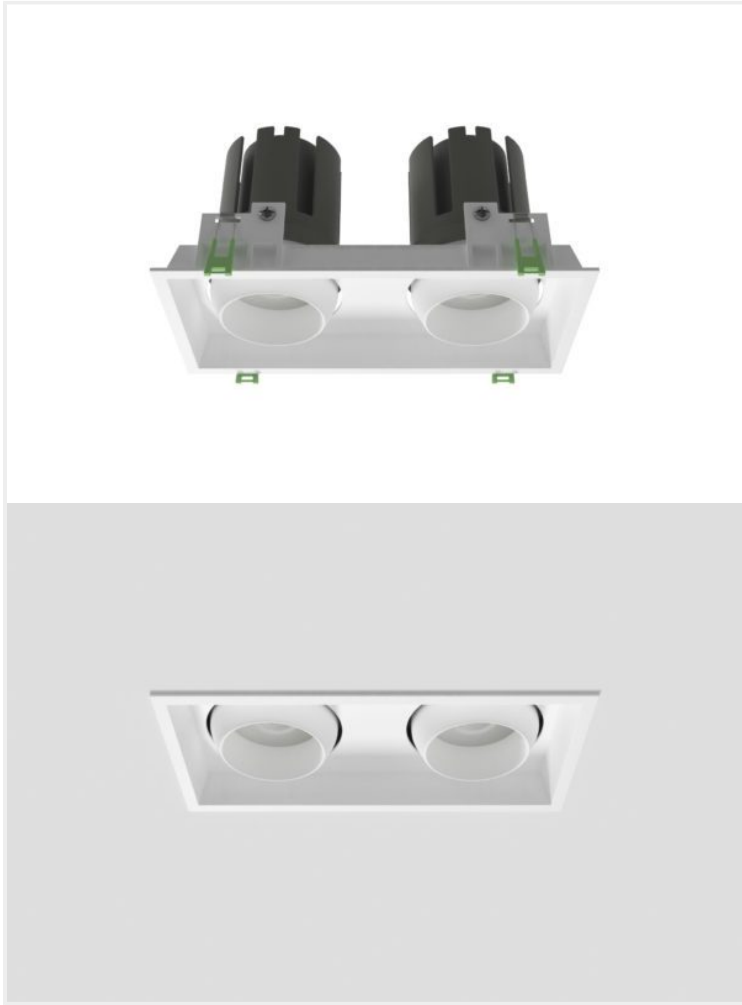

LS MODO SPOT LIGHT TWO S110

Collections, Luminaires Type, Modò, Recessed

Mounting	Recessed
Wattage	2x24W
Voltage	240V
Dimensions	(W) 110mm x (H) 116mm x (L) 220mm
Cut Out Dimensions	(W) 95mm x (L) 205mm
Finish	Black, White
CCT	2700K, 3000K, 3500K, 4000K
Beam Angle	15°, 24°, 38°, 55°
Material	Aluminium
Driver	Remote
IP Rating	IP20
UGR	<19
Luminous Flux	4080lm
CRI	>92+
Colour Deviation	<2 SDCM
Lifetime	50,000 hours
Control Gear	DALI, Phase-Cut
Warranty	5 years
Luminaires Type	Recessed
Luminous Flux lm	3001+lm

Control Gear

Accessories

MODO.SLTS110						
PRODUCT NAME	WATTAGE	FINISH	INNER TRIM FINISH	CCT	BEAM ANGLE	CONTROL GEAR

VARIATIONS

Image	SKU	Mounting	Wattage	Voltage	Dimensions	Cut Out Dimensions	Finish	CCT	Beam Angle	Material	Driver	IP Rating	UGR	Luminous Flux	CRI	Colour Deviation	Lifetime	Warranty	Luminaires Type
	MODO.SLTS110	Recessed	2x24W	240V	(W) 110mm x (H) 116mm x (L) 220mm	(W) 95mm x (L) 205mm	Black	2700K	15°	Aluminium	IP20	<19	4080lm	>92+	<2 SDCM	50,000 Hours	5 years	Recessed Remote	
	MODO.SLTS110	Recessed	2x24W	240V	(W) 110mm x (H) 116mm x (L) 220mm	(W) 95mm x (L) 205mm	Black	2700K	24°	Aluminium	IP20	<19	4080lm	>92+	<2 SDCM	50,000 Hours	5 years	Recessed Remote	
	MODO.SLTS110	Recessed	2x24W	240V	(W) 110mm x (H) 116mm x (L) 220mm	(W) 95mm x (L) 205mm	Black	2700K	38°	Aluminium	IP20	<19	4080lm	>92+	<2 SDCM	50,000 Hours	5 years	Recessed Remote	