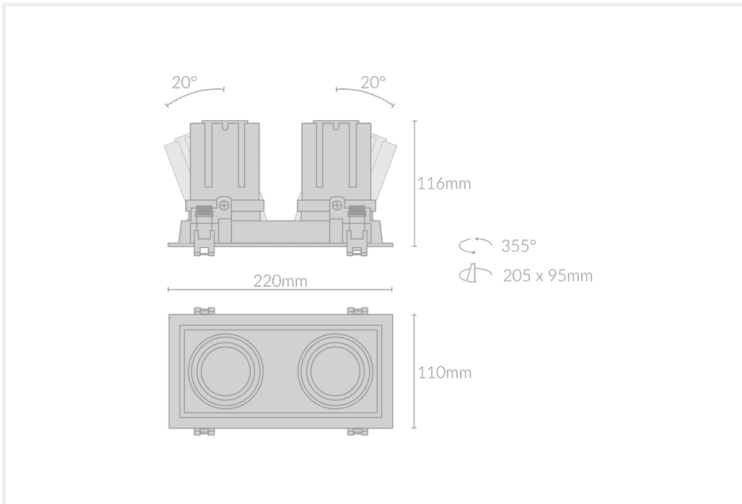

# MODO SPOT LIGHT TWO S110

MODO.SLTS110.2X24.WHT..27.55.

Collections, Modò, Recessed

<b>Mounting</b>	Recessed
<b>Wattage</b>	2x24W
<b>Voltage</b>	240V
<b>Dimensions</b>	(W) 110mm x (H) 116mm x (L) 220mm
<b>Cut Out Dimensions</b>	(W) 95mm x (L) 205mm
<b>Finish</b>	White
<b>CCT</b>	2700K
<b>Beam Angle</b>	55°
<b>Material</b>	Aluminium
<b>Driver</b>	Remote
<b>IP Rating</b>	IP20
<b>UGR</b>	<19
<b>Luminous Flux</b>	4080lm
<b>CRI</b>	>92+
<b>Colour Deviation</b>	<2 SDCM
<b>Lifetime</b>	50,000 hours
<b>Warranty</b>	5 years
<b>Luminaires Type</b>	Recessed

## Control Gear