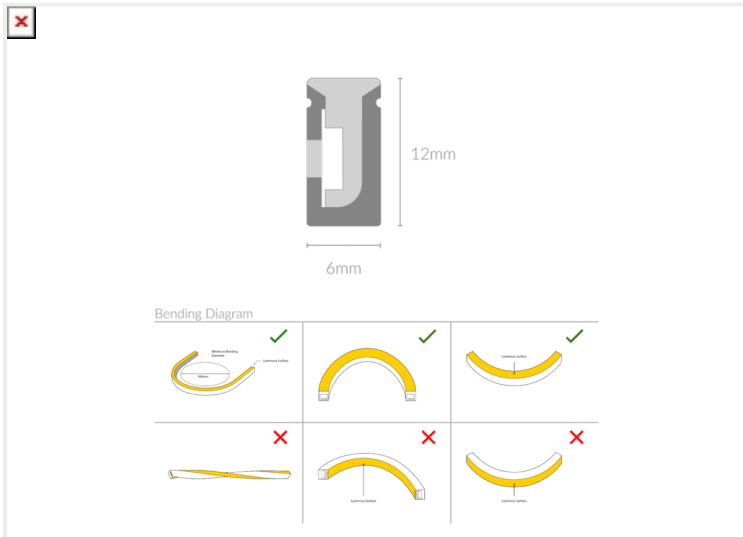

# NEON MICRO 0612

NEON.M0612.10...30.160.

Linear Systems

<b>Wattage</b>	10W/m
<b>Voltage</b>	DC24V
<b>Dimensions</b>	(W) 6mm x (H) 12mm
<b>Cut Length</b>	50mm
<b>CCT</b>	3000K
<b>Beam Angle</b>	160°
<b>IP Rating</b>	IP67
<b>Luminaires Type</b>	Linear Systems - Linear Light Source
<b>Luminous Flux</b>	360lm
<b>CRI</b>	>98
<b>Colour Deviation</b>	<3 SDCM
<b>Warranty</b>	5 years
<b>Driver</b>	Remote

Control Gear

Accessories