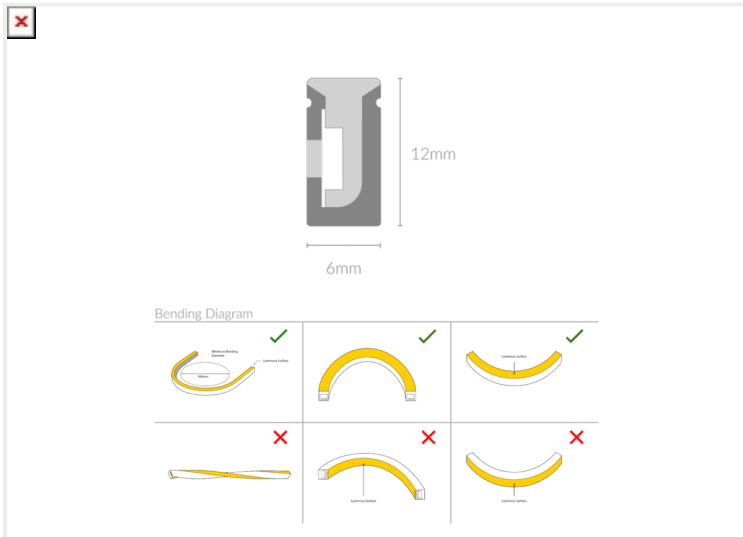

# NEON MICRO 0612

NEON.M0612.10...27.160.

Linear Systems

<b>Wattage</b>	10W/m
<b>Voltage</b>	DC24V
<b>Dimensions</b>	(W) 6mm x (H) 12mm
<b>Cut Length</b>	50mm
<b>CCT</b>	2700K
<b>Beam Angle</b>	160°
<b>IP Rating</b>	IP67
<b>Luminous Flux</b>	360lm/m
<b>CRI</b>	>98
<b>Colour Deviation</b>	<3 SDCM
<b>Warranty</b>	5 years
<b>Luminaires Type</b>	Linear Systems - Linear Light Source
<b>Driver</b>	Remote

## Control Gear