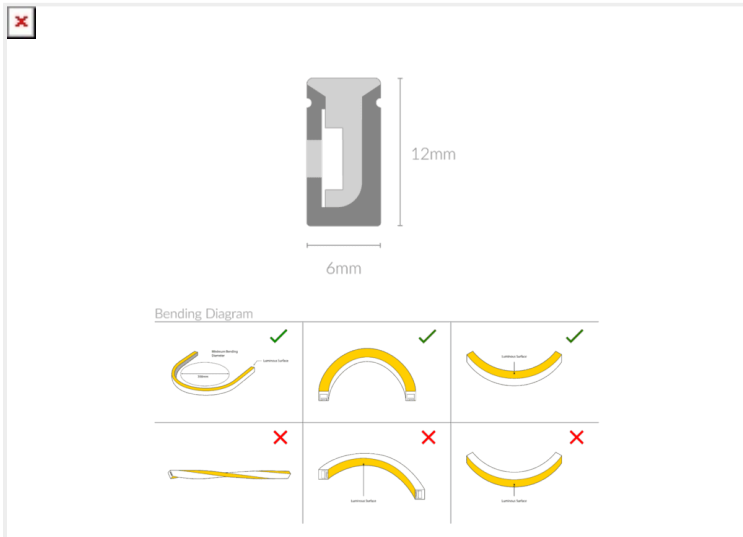

NEON MICRO 0612

NEON.M0612.10...30.160.

Linear Systems

| | |
|-------------------------|--------------------------------------|
| Wattage | 10W/m |
| Voltage | DC24V |
| Dimensions | (W) 6mm x (H) 12mm |
| Cut Length | 50mm |
| CCT | 3000K |
| Beam Angle | 160° |
| IP Rating | IP67 |
| Luminous Flux | 360lm/m |
| CRI | >92+ |
| Colour Deviation | <3 SDCM |
| Warranty | 5 years |
| Luminaires Type | Linear Systems - Linear Light Source |
| Driver | Remote |

Control Gear

Accessories