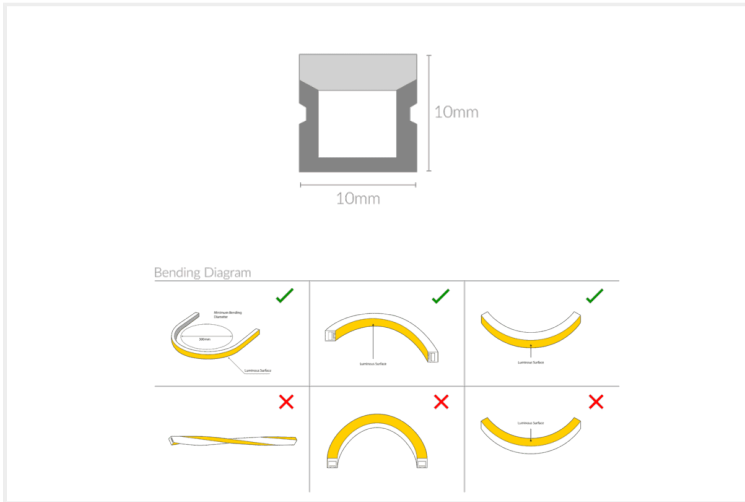

# NEON MICRO 1010

NEON.M1010.10...27.110.

Linear Systems

<b>Wattage</b>	10W/m
<b>Voltage</b>	DC24V
<b>Dimensions</b>	(W) 10mm x (H) 10mm
<b>Cut Length</b>	50mm
<b>CCT</b>	2700K
<b>Beam Angle</b>	110°
<b>Driver</b>	Remote
<b>IP Rating</b>	IP67
<b>CRI</b>	>98
<b>Colour Deviation</b>	<3 SDCM
<b>Luminous Flux</b>	720lm/m
<b>Warranty</b>	5 years
<b>Luminaires Type</b>	Linear Systems - Linear Light Source

## Control Gear