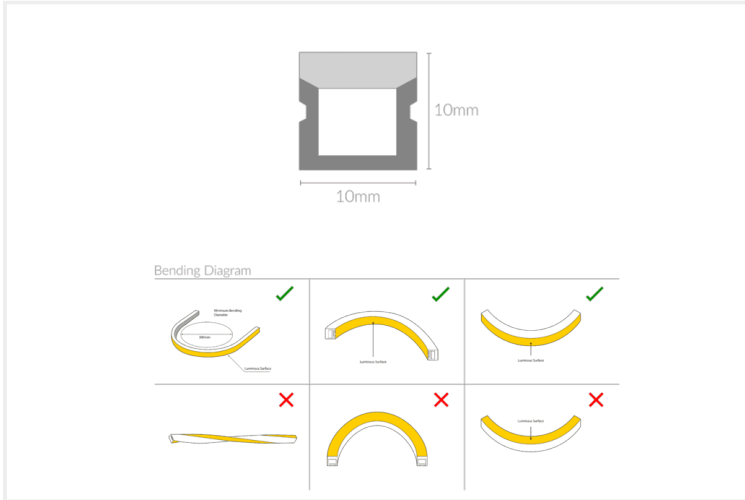

NEON MICRO 1010

NEON.M1010.10...30.110.

Linear Systems

Wattage	10W/m
Voltage	DC24V
Dimensions	(W) 10mm x (H) 10mm
Cut Length	50mm
CCT	3000K
Beam Angle	110°
Driver	Remote
IP Rating	IP67
CRI	>92+
Colour Deviation	<3 SDCM
Luminous Flux	720lm/m
Warranty	5 years
Luminaires Type	Linear Systems - Linear Light Source