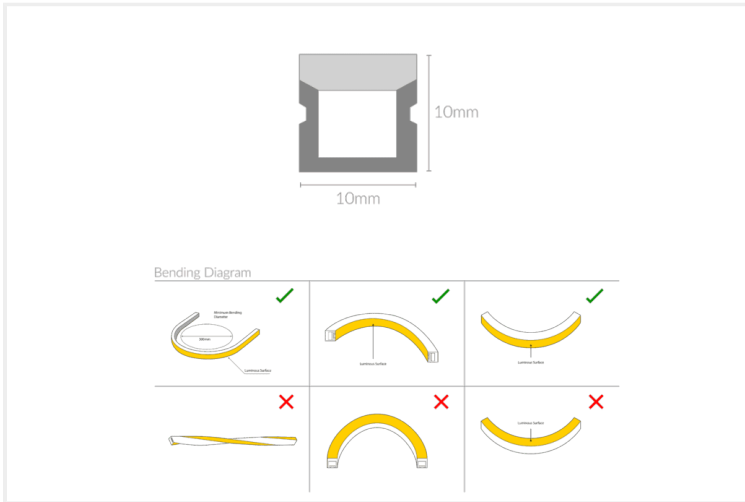

NEON MICRO 1010

NEON.M1010.10...30.110.

Linear Systems

Wattage	10W/m
Voltage	DC24V
Dimensions	(W) 10mm x (H) 10mm
Cut Length	50mm
CCT	3000K
Beam Angle	110°
Driver	Remote
IP Rating	IP67
CRI	>98
Colour Deviation	<3 SDCM
Luminous Flux	720lm/m
Warranty	5 years
Luminaires Type	Linear Systems - Linear Light Source