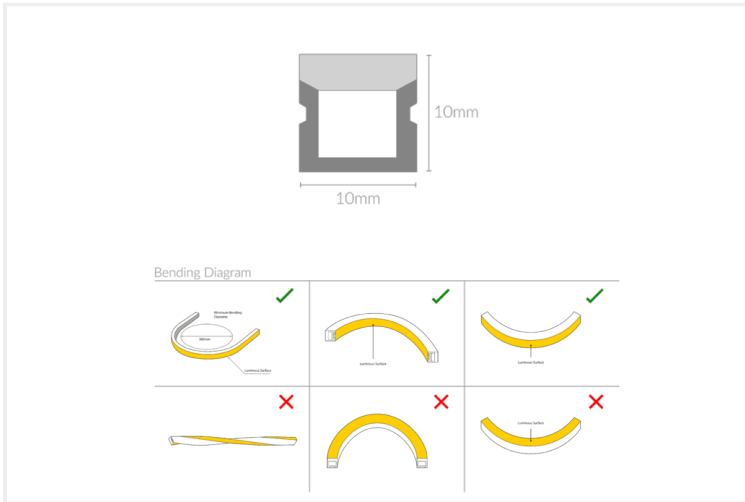

NEON MICRO 1010

NEON.M1010.10...35.110.

Linear Systems

Wattage	10W/m
Voltage	DC24V
Dimensions	(W) 10mm x (H) 10mm
Cut Length	50mm
CCT	3500K
Beam Angle	110°
Driver	Remote
IP Rating	IP67
CRI	>98
Colour Deviation	<3 SDCM
Luminous Flux	720lm/m
Warranty	5 years
Luminaires Type	Linear Systems - Linear Light Source