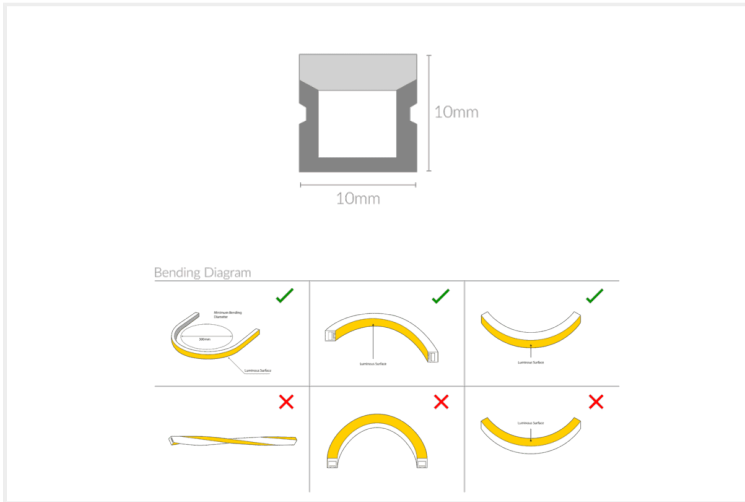

# NEON MICRO 1010

NEON.M1010.10...35.110.

Linear Systems

<b>Wattage</b>	10W/m
<b>Voltage</b>	DC24V
<b>Dimensions</b>	(W) 10mm x (H) 10mm
<b>Cut Length</b>	50mm
<b>CCT</b>	3500K
<b>Beam Angle</b>	110°
<b>IP Rating</b>	IP67
<b>CRI</b>	>92+
<b>Colour Deviation</b>	<3 SDCM
<b>Luminous Flux</b>	720lm/m
<b>Warranty</b>	5 years
<b>Luminaires Type</b>	Linear Systems - Linear Light Source
<b>Driver</b>	Remote

## Control Gear

## Accessories

NEON.M1010	10			35	110	
PRODUCT NAME	WATTAGE	FINISH	INNER TRIM FINISH	CCT	BEAM ANGLE	CONTROL GEAR