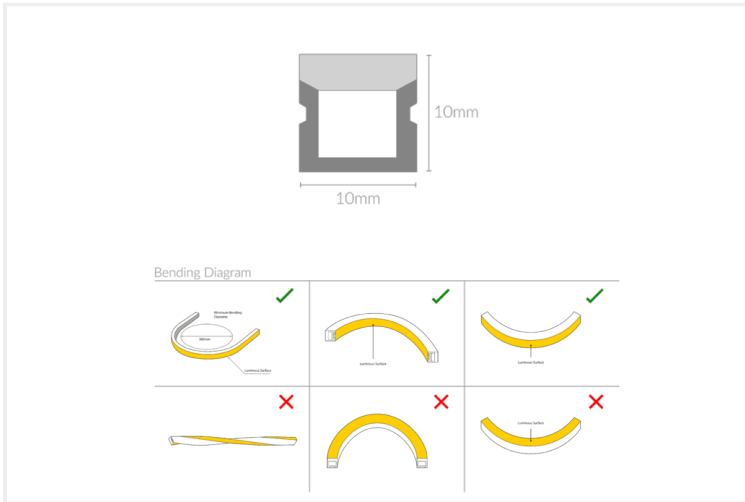

NEON MICRO 1010

NEON.M1010.10...35.110.

Linear Systems

Wattage	10W/m
Voltage	DC24V
Dimensions	(W) 10mm x (H) 10mm
Cut Length	50mm
CCT	3500K
Beam Angle	110°
IP Rating	IP67
CRI	>98
Colour Deviation	<3 SDCM
Luminous Flux	720lm/m
Warranty	5 years
Luminaires Type	Linear Systems - Linear Light Source
Driver	Remote