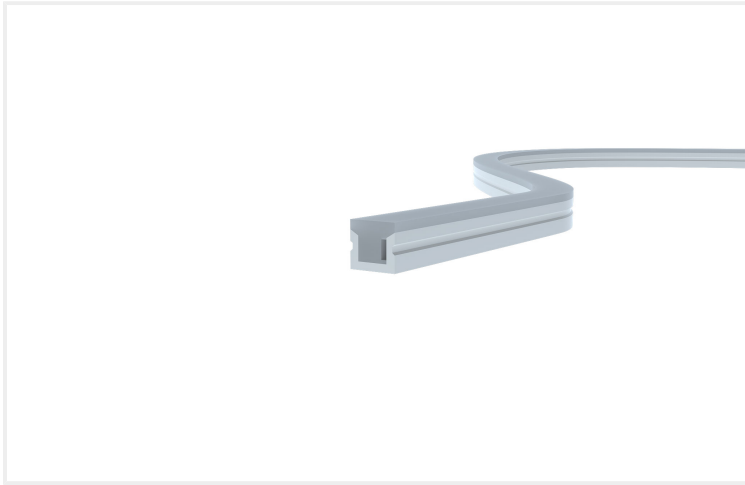

NEON PRO S1615

NEON.PS1615.15...27.160.

Linear Systems

Wattage	15W/m
Voltage	DC24V
Dimensions	(W) 16mm x (H) 15mm
Cut Length	50mm
CCT	2700K
Beam Angle	160°
IP Rating	IP67
CRI	>92+
Colour Deviation	<3 SDCM
Luminous Flux	960lm/m
Warranty	5 years
Luminaires Type	Linear Systems - Linear Light Source
Driver	Remote

Control Gear

Accessories

NEON.PS1615	15			27	160	
PRODUCT NAME	WATTAGE	FINISH	INNER TRIM FINISH	CCT	BEAM ANGLE	CONTROL GEAR