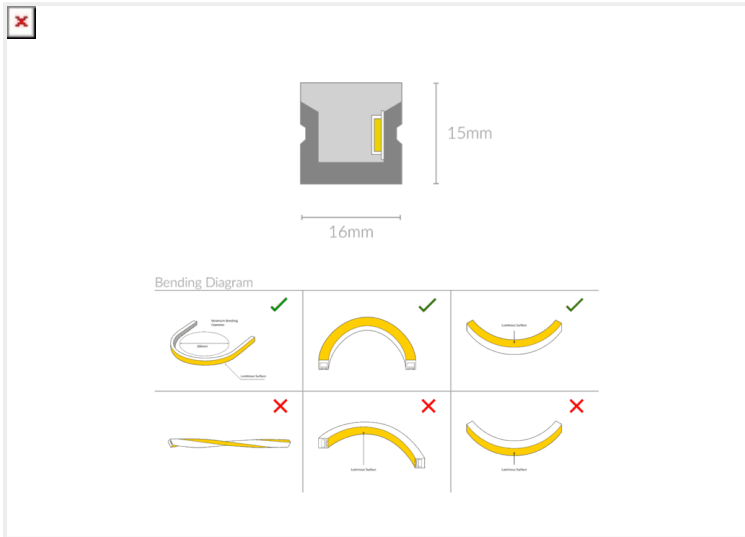

NEON PRO S1615

NEON.PS1615.15...27.160.

Linear Systems

Wattage	15W/m
Voltage	DC24V
Dimensions	(W) 16mm x (H) 15mm
Cut Length	50mm
CCT	2700K
Beam Angle	160°
IP Rating	IP67
CRI	>92+
Colour Deviation	<3 SDCM
Luminous Flux	960lm/m
Warranty	5 years
Luminaires Type	Linear Systems - Linear Light Source
Driver	Remote

Control Gear

Accessories

NEON.PS1615	15			27	160	
PRODUCT NAME	WATTAGE	FINISH	INNER TRIM FINISH	CCT	BEAM ANGLE	CONTROL GEAR