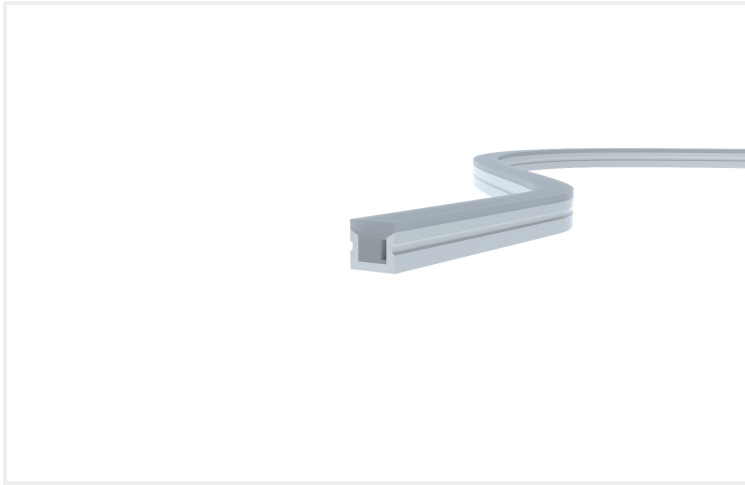

NEON PRO S1615

NEON.PS1615.15...27.160.

Linear Systems

Wattage	15W/m
Voltage	DC24V
Dimensions	(W) 16mm x (H) 15mm
Cut Length	50mm
CCT	2700K
Beam Angle	160°
IP Rating	IP67
CRI	>98
Colour Deviation	<3 SDCM
Luminous Flux	960lm/m
Warranty	5 years
Luminaires Type	Linear Systems - Linear Light Source
Driver	Remote

Control Gear

Accessories

NEON.PS1615	15			27	160	
PRODUCT NAME	WATTAGE	FINISH	INNER TRIM FINISH	CCT	BEAM ANGLE	CONTROL GEAR