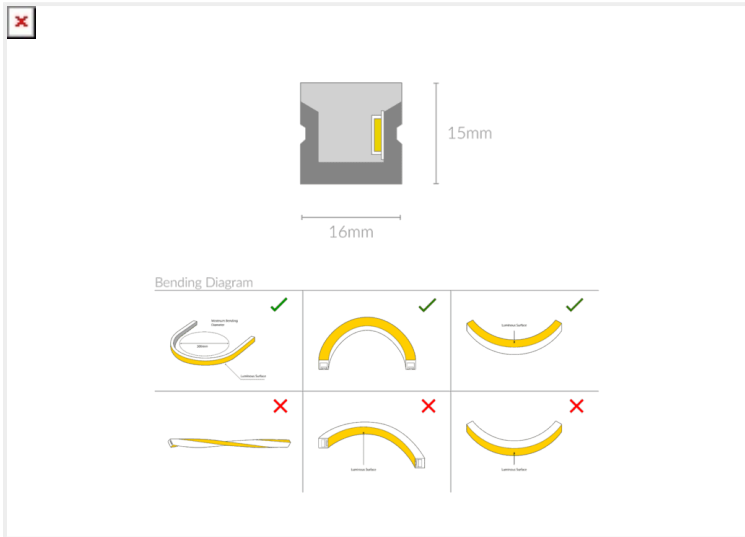

NEON PRO S1615

NEON.PS1615.15...27.160.

Linear Systems

Wattage	15W/m
Voltage	DC24V
Dimensions	(W) 16mm x (H) 15mm
Cut Length	50mm
CCT	2700K
Beam Angle	160°
IP Rating	IP67
CRI	>98
Colour Deviation	<3 SDCM
Luminous Flux	960lm/m
Warranty	5 years
Luminaires Type	Linear Systems - Linear Light Source
Driver	Remote

Control Gear

Accessories

NEON.PS1615	15			27	160	
PRODUCT NAME	WATTAGE	FINISH	INNER TRIM FINISH	CCT	BEAM ANGLE	CONTROL GEAR