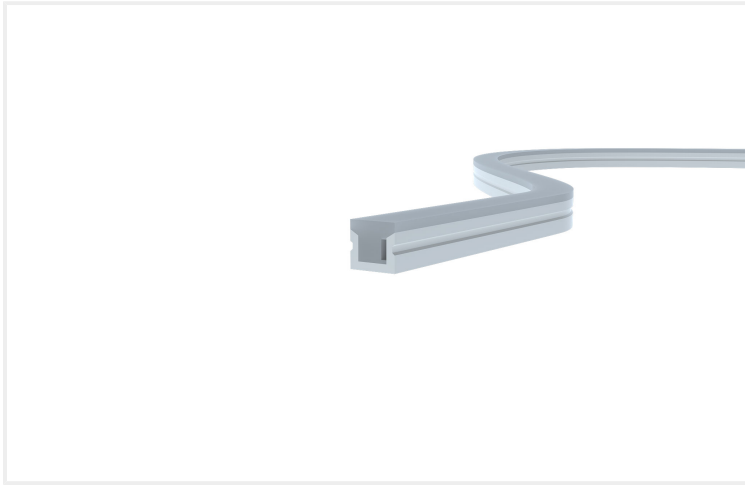

NEON PRO S1615

NEON.PS1615.15...30.160.

Linear Systems

Wattage	15W/m
Voltage	DC24V
Dimensions	(W) 16mm x (H) 15mm
Cut Length	50mm
CCT	3000K
Beam Angle	160°
IP Rating	IP67
CRI	>92+
Colour Deviation	<3 SDCM
Luminous Flux	960lm/m
Warranty	5 years
Luminaires Type	Linear Systems - Linear Light Source
Driver	Remote

Control Gear

Accessories

NEON.PS1615	15			30	160	
PRODUCT NAME	WATTAGE	FINISH	INNER TRIM FINISH	CCT	BEAM ANGLE	CONTROL GEAR