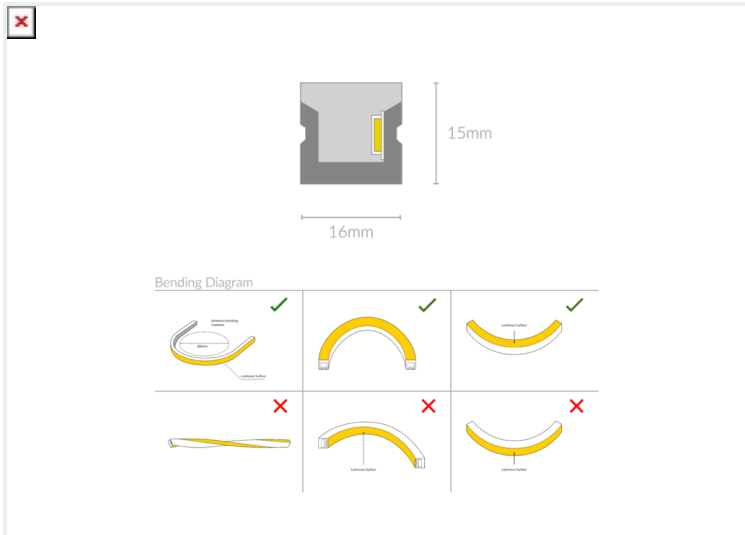

NEON PRO S1615

NEON.PS1615.15...30.160.

Linear Systems

Wattage	15W/m
Voltage	DC24V
Dimensions	(W) 16mm x (H) 15mm
Cut Length	50mm
CCT	3000K
Beam Angle	160°
IP Rating	IP67
CRI	>92+
Colour Deviation	<3 SDCM
Luminous Flux	960lm/m
Warranty	5 years
Luminaires Type	Linear Systems - Linear Light Source
Driver	Remote

Control Gear

Accessories

NEON.PS1615	15			30	160	
PRODUCT NAME	WATTAGE	FINISH	INNER TRIM FINISH	CCT	BEAM ANGLE	CONTROL GEAR