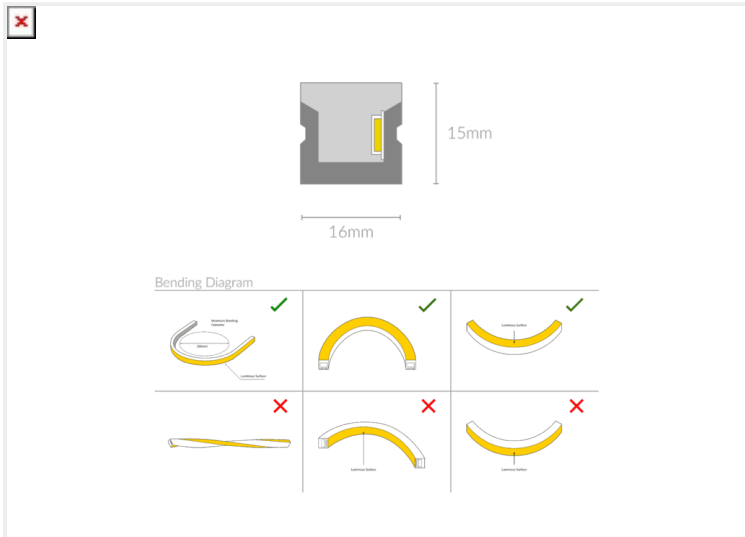

NEON PRO S1615

NEON.PS1615.15...30.160.

Linear Systems

Wattage	15W/m
Voltage	DC24V
Dimensions	(W) 16mm x (H) 15mm
Cut Length	50mm
CCT	3000K
Beam Angle	160°
IP Rating	IP67
CRI	>98
Colour Deviation	<3 SDCM
Luminous Flux	960lm/m
Warranty	5 years
Luminaires Type	Linear Systems - Linear Light Source
Driver	Remote

Control Gear

Accessories

NEON.PS1615	15			30	160	
PRODUCT NAME	WATTAGE	FINISH	INNER TRIM FINISH	CCT	BEAM ANGLE	CONTROL GEAR