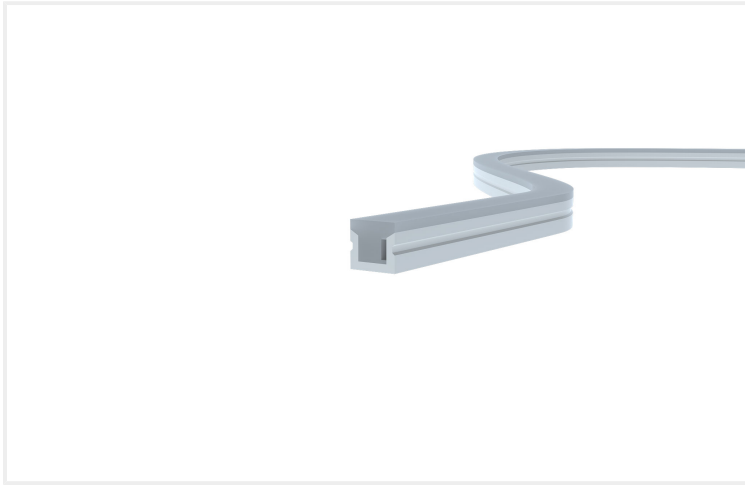

NEON PRO S1615

NEON.PS1615.15...30.160.

Linear Systems

Wattage	15W/m
Voltage	DC24V
Dimensions	(W) 16mm x (H) 15mm
Cut Length	50mm
CCT	3000K
Beam Angle	160°
IP Rating	IP67
CRI	>98
Colour Deviation	<3 SDCM
Luminous Flux	960lm/m
Warranty	5 years
Luminaires Type	Linear Systems - Linear Light Source
Driver	Remote

Control Gear

Accessories

NEON.PS1615	15			30	160	
PRODUCT NAME	WATTAGE	FINISH	INNER TRIM FINISH	CCT	BEAM ANGLE	CONTROL GEAR